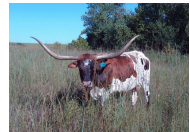

WHITLOCK LONGHORNS

Midnight's Petunia 433

Date of Birth: 06/02/2014
Registration 1: CI293222
Breeder: MIKE & DEBBIE BOWMAN

Courtesy of Serene Haven Farms

A BEAUTIFUL (MIDNIGHT) DAUGHTER THAT HAS EXTREME LATERAL HORN GROWTH AND WILL BECOME QUITE A COW!

SWEET PETUNIA

J.R. GRAND SLAM

R3 Deja Vu

RUTLEDGE'S BLACK DIAMOND

RUTLEDGE'S MASQUERADE #23

BOOMERANG C P

PC Hot Time

EL TIRADOR