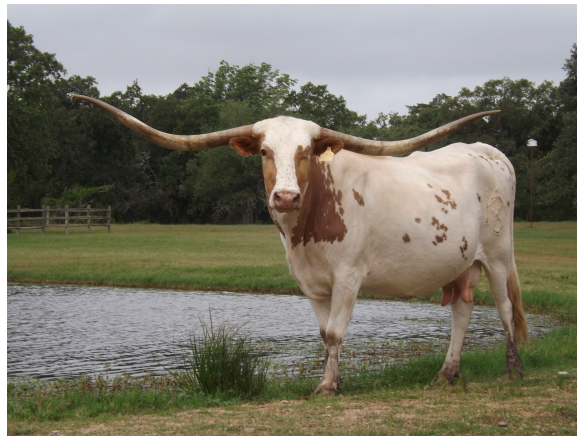

WHITLOCK LONGHORNS

HR J-GAL

Date of Birth: 10/02/2007
Registration 1: CI265844
Breeder: Vicki L Bondon
Owner: Whitlock Longhorns

Courtesy of Justin Rombeck

This majestic cow is a daughter of JR J-Man. HR J-Gal is a half sister to Shiloh's Petunia, who we also own. These two sisters are such amazing producers and that is why they reside at Bentwood.