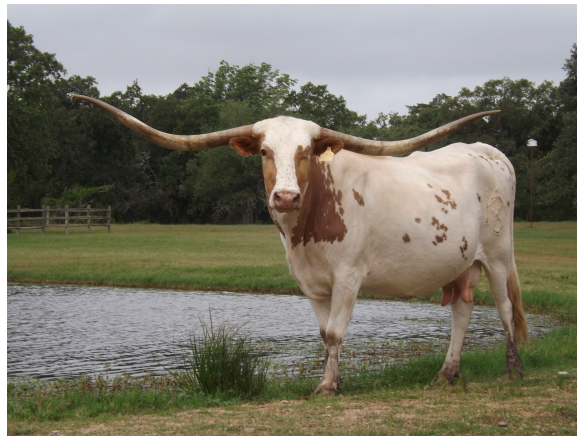

# WHITLOCK LONGHORNS

## HR J-GAL

**Date of Birth:** 10/02/2007  
**Registration 1:** CI265844  
**Breeder:** Vicki L Bondon  
**Owner:** Whitlock Longhorns

Courtesy of Justin Rombeck

This majestic cow is a daughter of JR J-Man. HR J-Gal is a half sister to Shiloh's Petunia, who we also own. These two sisters are such amazing producers and that is why they reside at Bentwood.