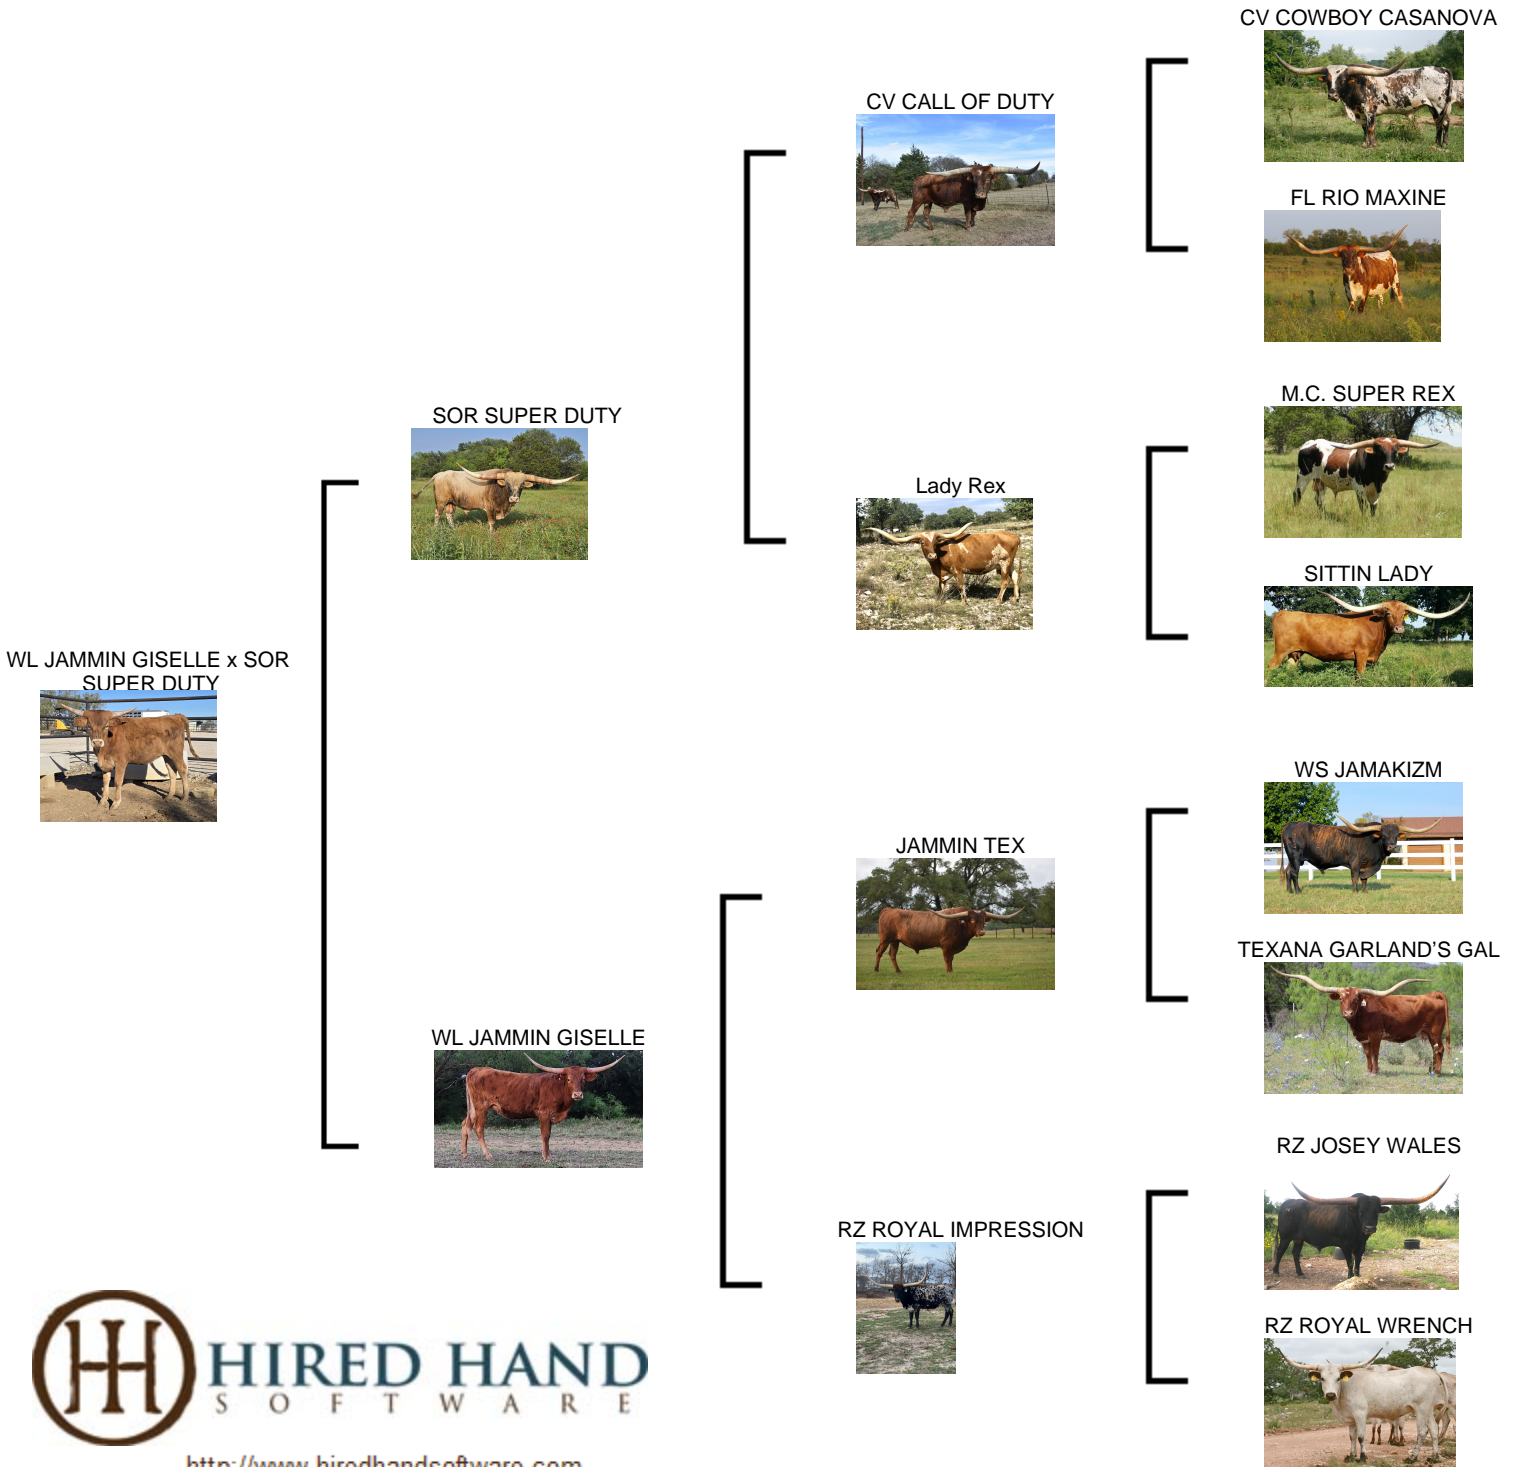

WHITLOCK LONGHORNS

WL JAMMIN GISELLE x SOR SUPER D

Date of Birth: 01/10/2024
 Registration 1: Pending
 Breeder: WHITLOCK LONGHORNS
 Owner: WHITLOCK LONGHORNS

Courtesy of Whitlock Longhorns

<http://www.hiredhandsoftware.com>