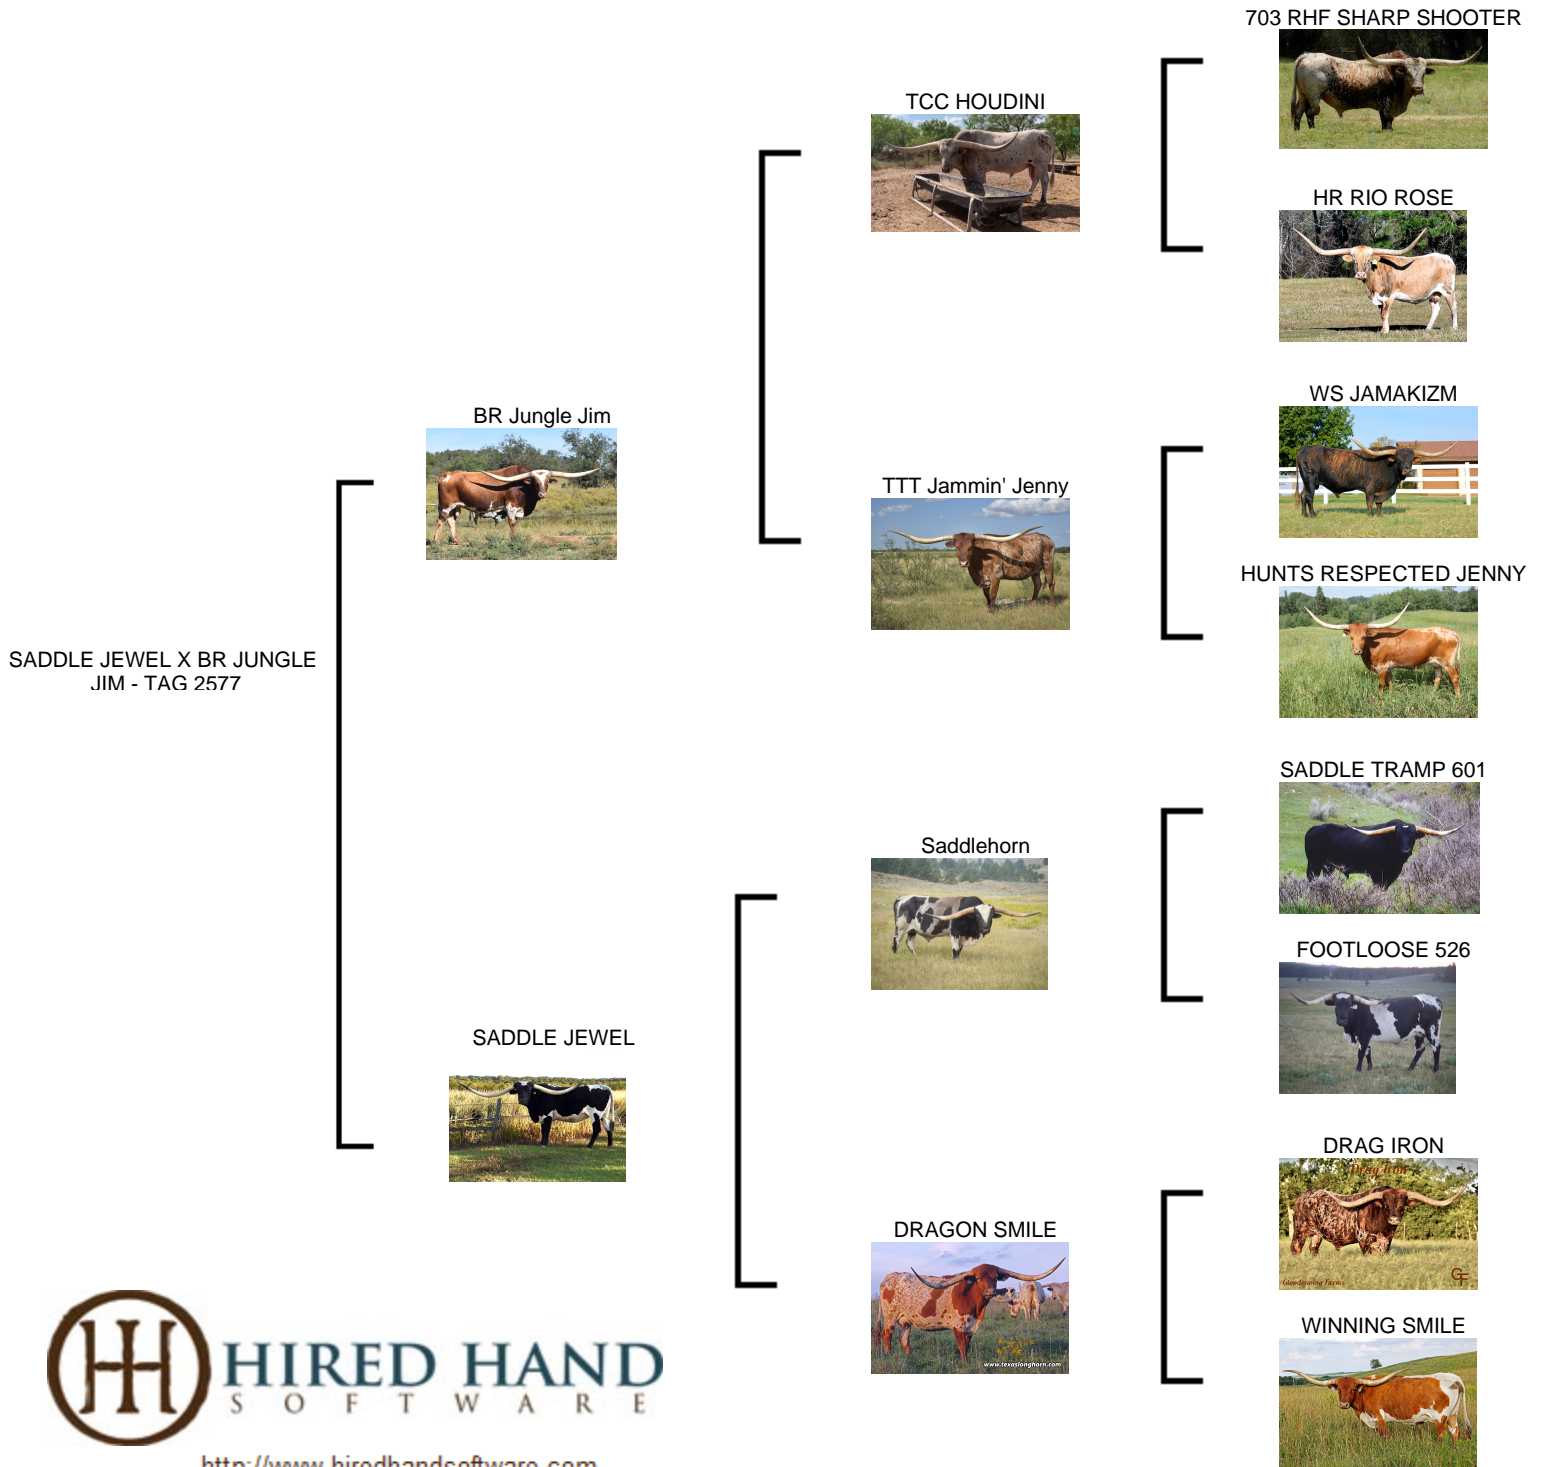

WHITLOCK LONGHORNS

SADDLE JEWEL X BR JUNGLE JIM - T

Date of Birth: 06/07/2025
Registration 1: Pending
Breeder: WHITLOCK/FILIP/GIBBONS/LAND
Owner: ES
 WHITLOCK/FILIP/GIBBONS/LAND
 ES

<http://www.hiredhandsoftware.com>