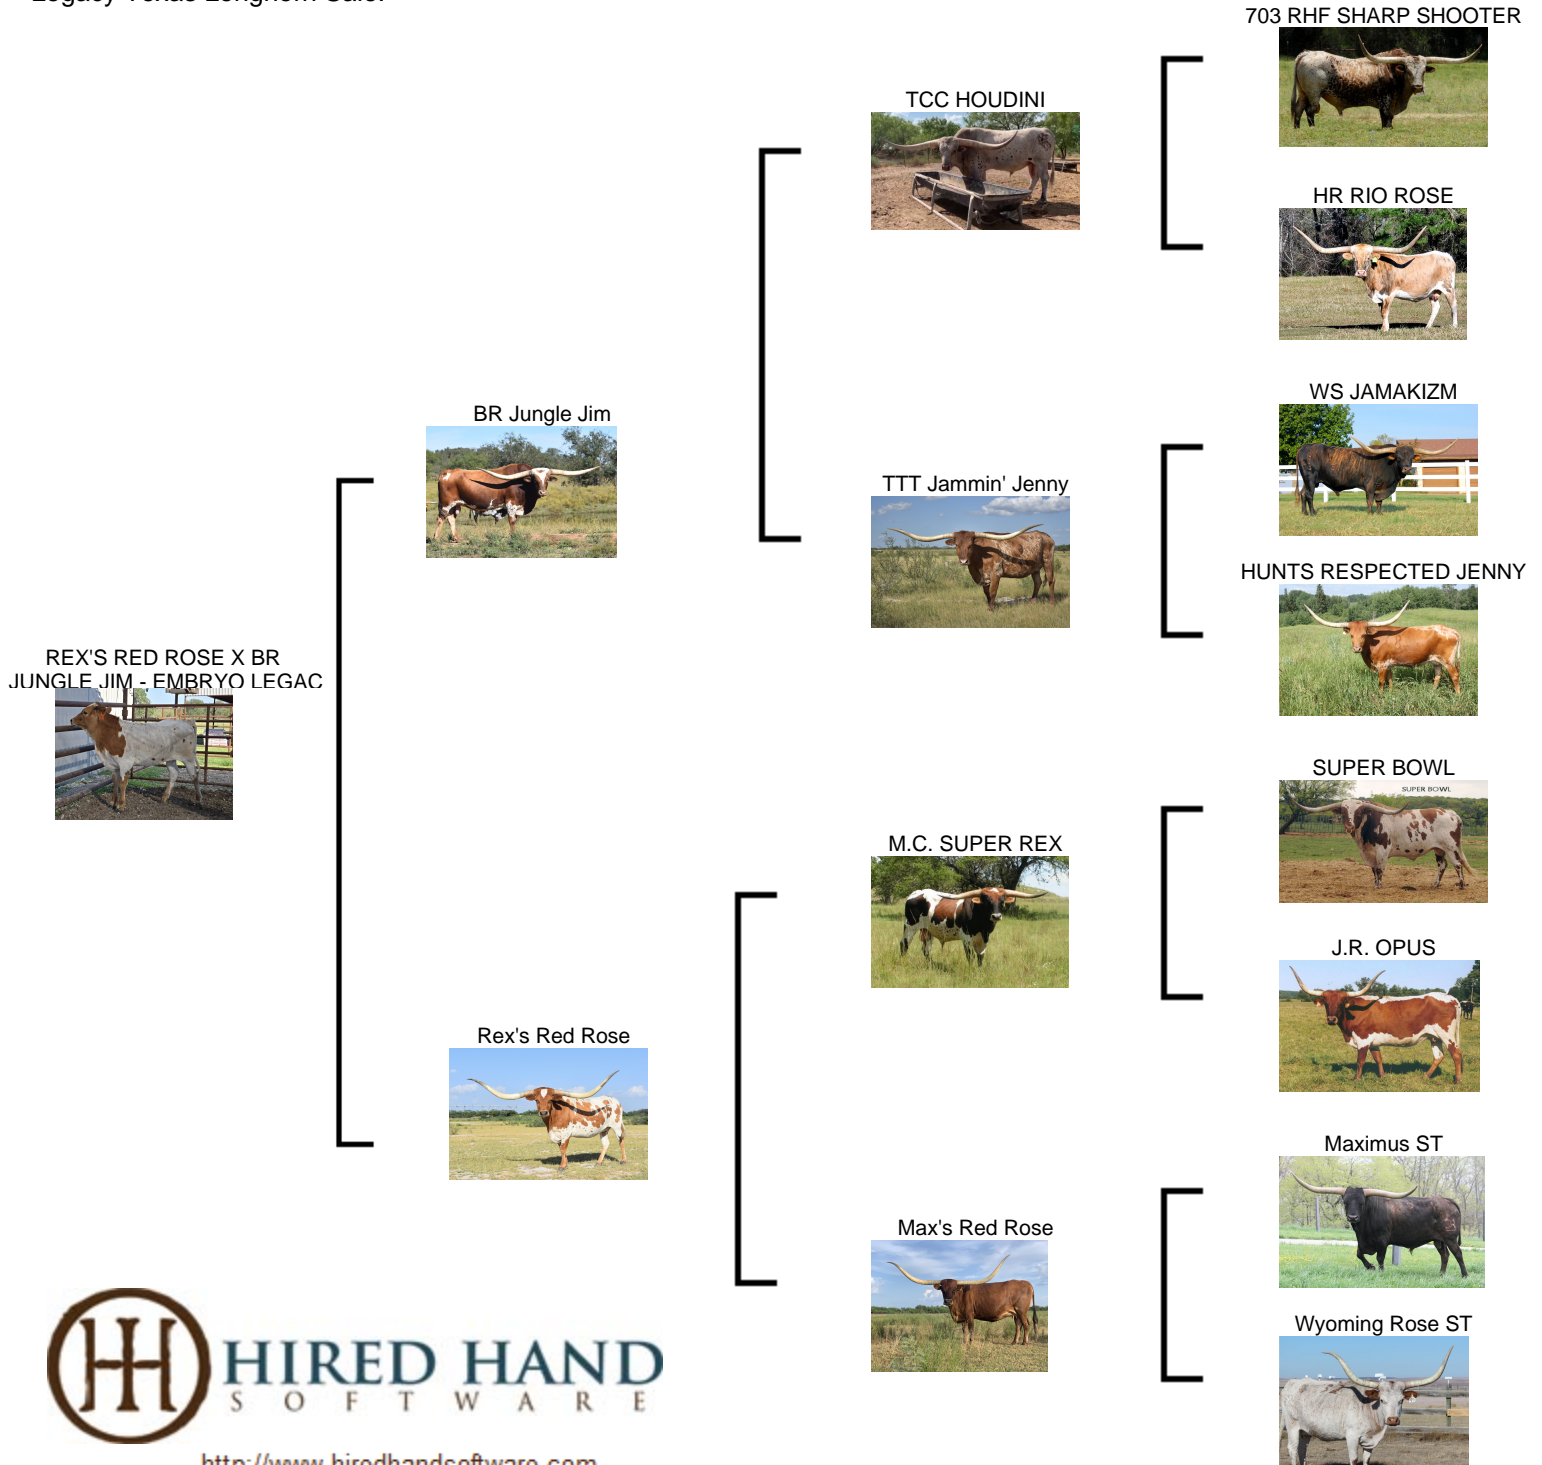

WHITLOCK LONGHORNS

REX'S RED ROSE X BR JUNGLE JIM -

Date of Birth: 03/21/2024
Registration 1: Pending
Breeder: CRAFT RANCH
Owner: WHITLOCK/GIBBONS

Courtesy of Whitlock Longhorns

This amazing embryo calf was purchased at the 2024 Legacy Texas Longhorn Sale.