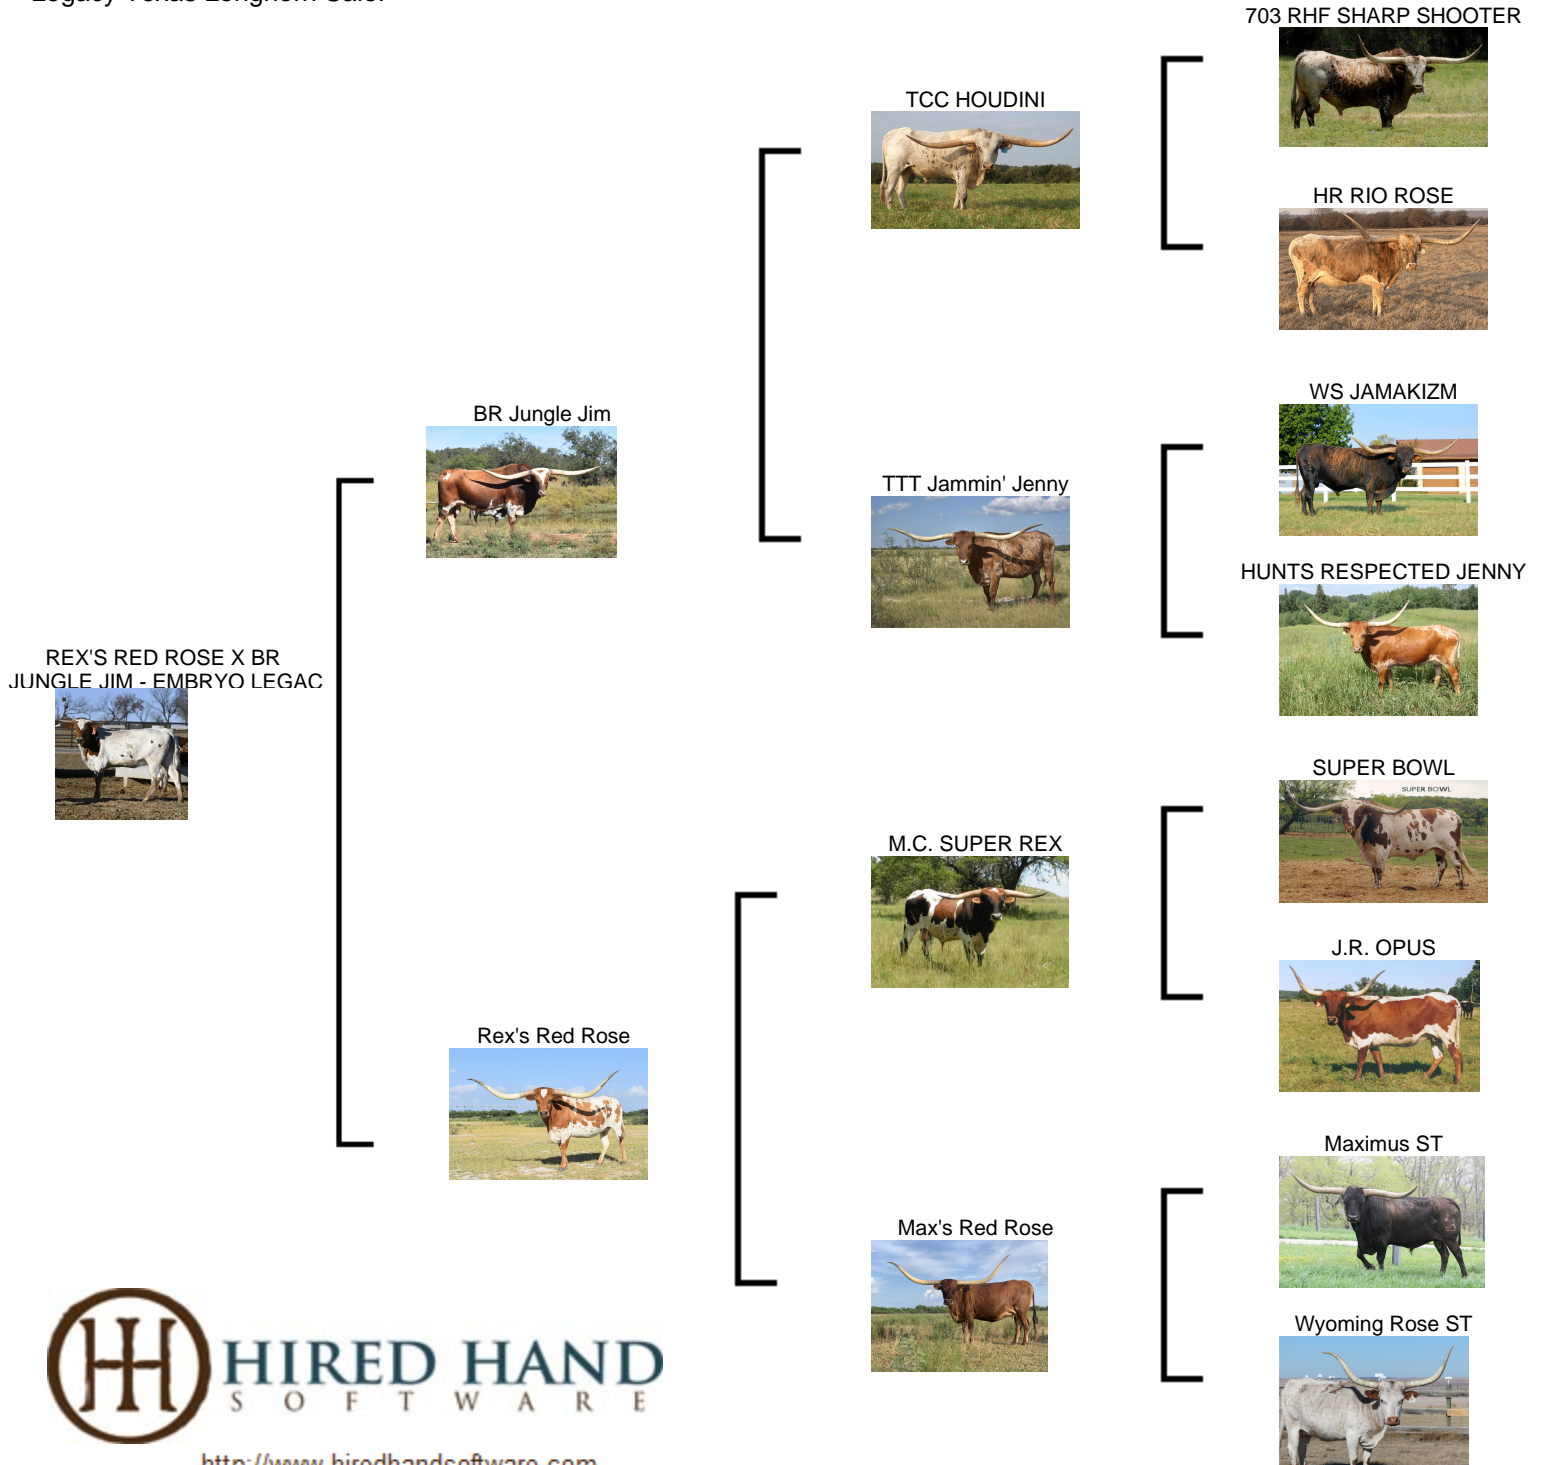

# WHITLOCK LONGHORNS

## REX'S RED ROSE X BR JUNGLE JIM -

**Date of Birth:** 03/21/2024  
**Registration 1:** Pending  
**Breeder:** CRAFT RANCH  
**Owner:** WHITLOCK/GIBBONS

Courtesy of Whitlock Longhorns

This amazing embryo calf was purchased at the 2024 Legacy Texas Longhorn Sale.