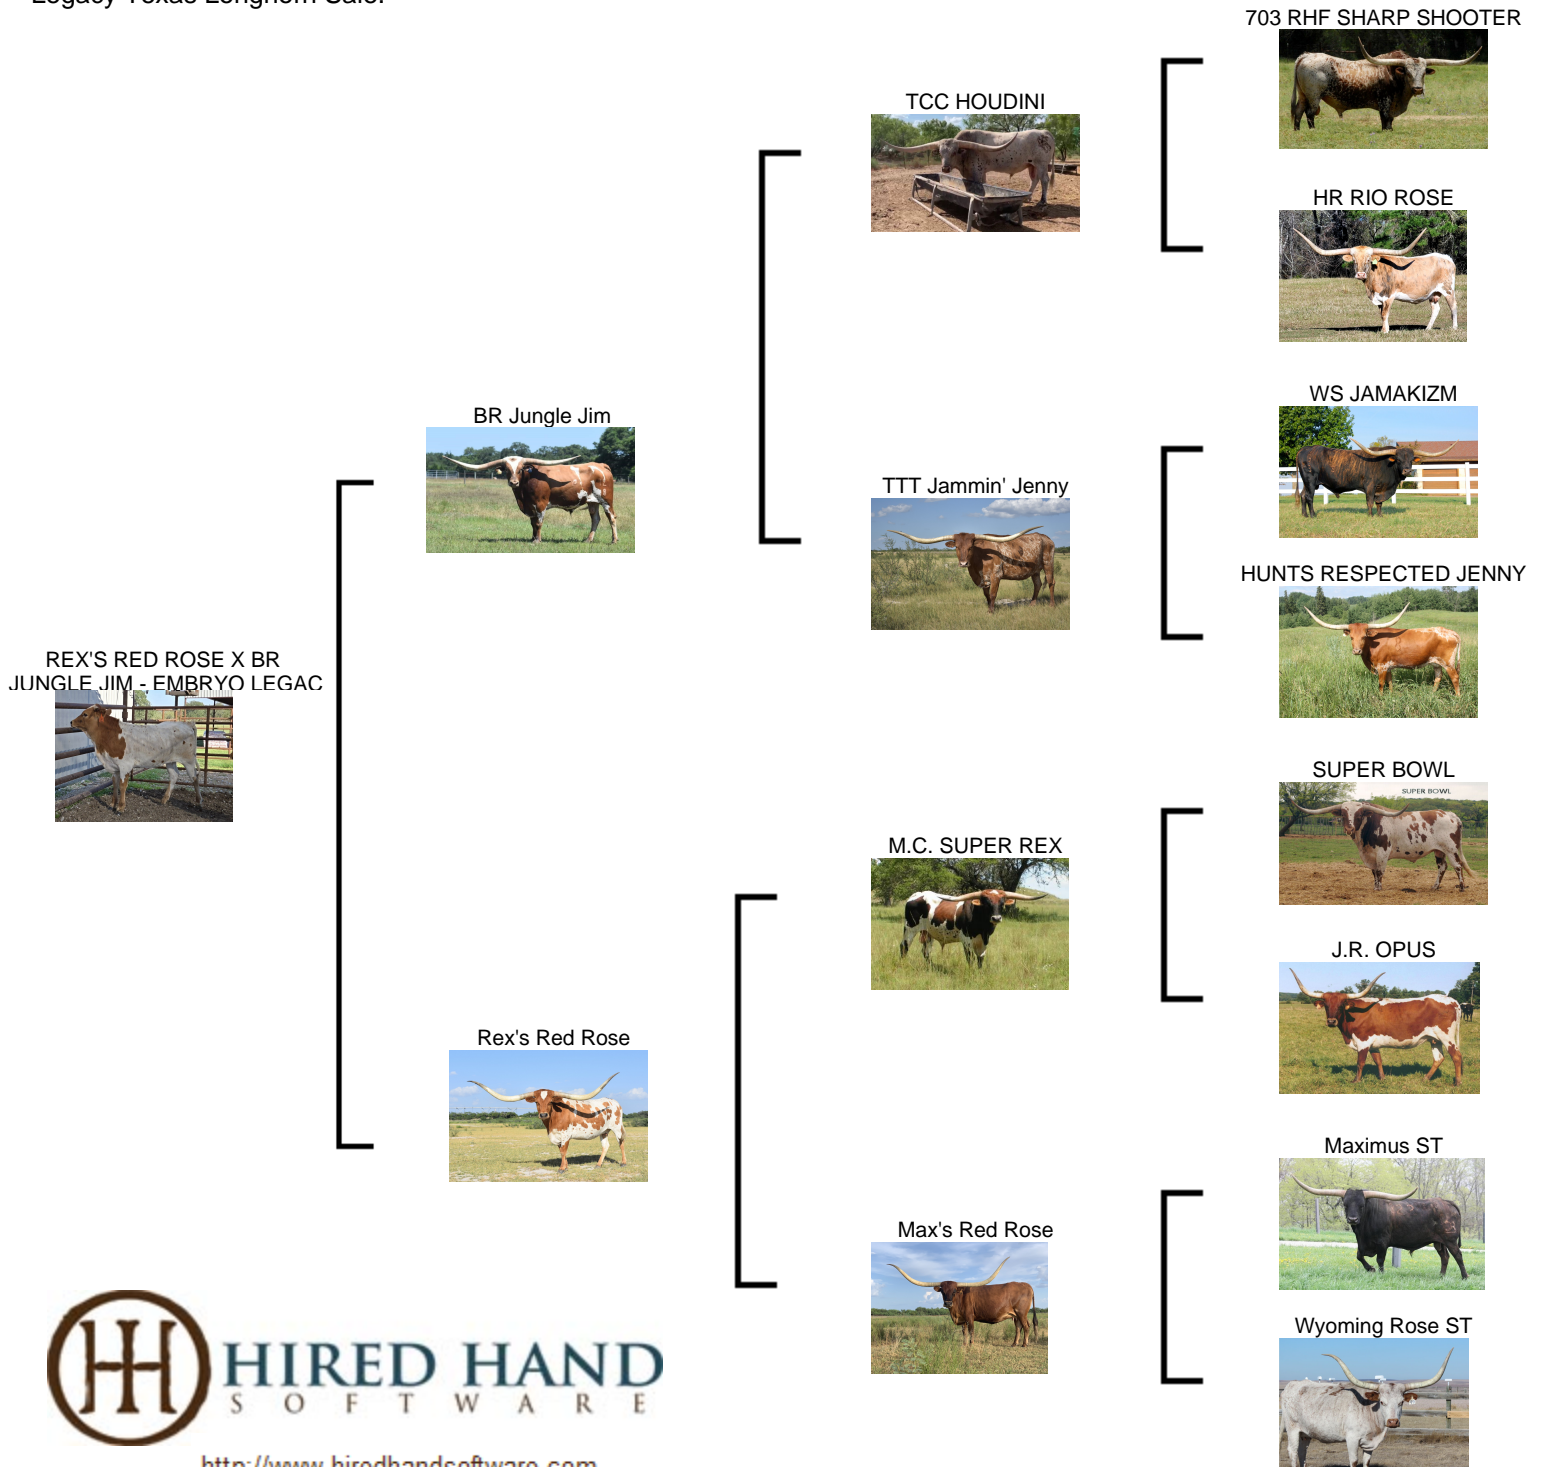

WHITLOCK LONGHORNS

REX'S RED ROSE X BR JUNGLE JIM -

Date of Birth: 03/21/2024
Registration 1: Pending
Breeder: CRAFT RANCH
Owner: WHITLOCK/GIBBONS

Courtesy of Whitlock Longhorns

This amazing embryo calf was purchased at the 2024 Legacy Texas Longhorn Sale.