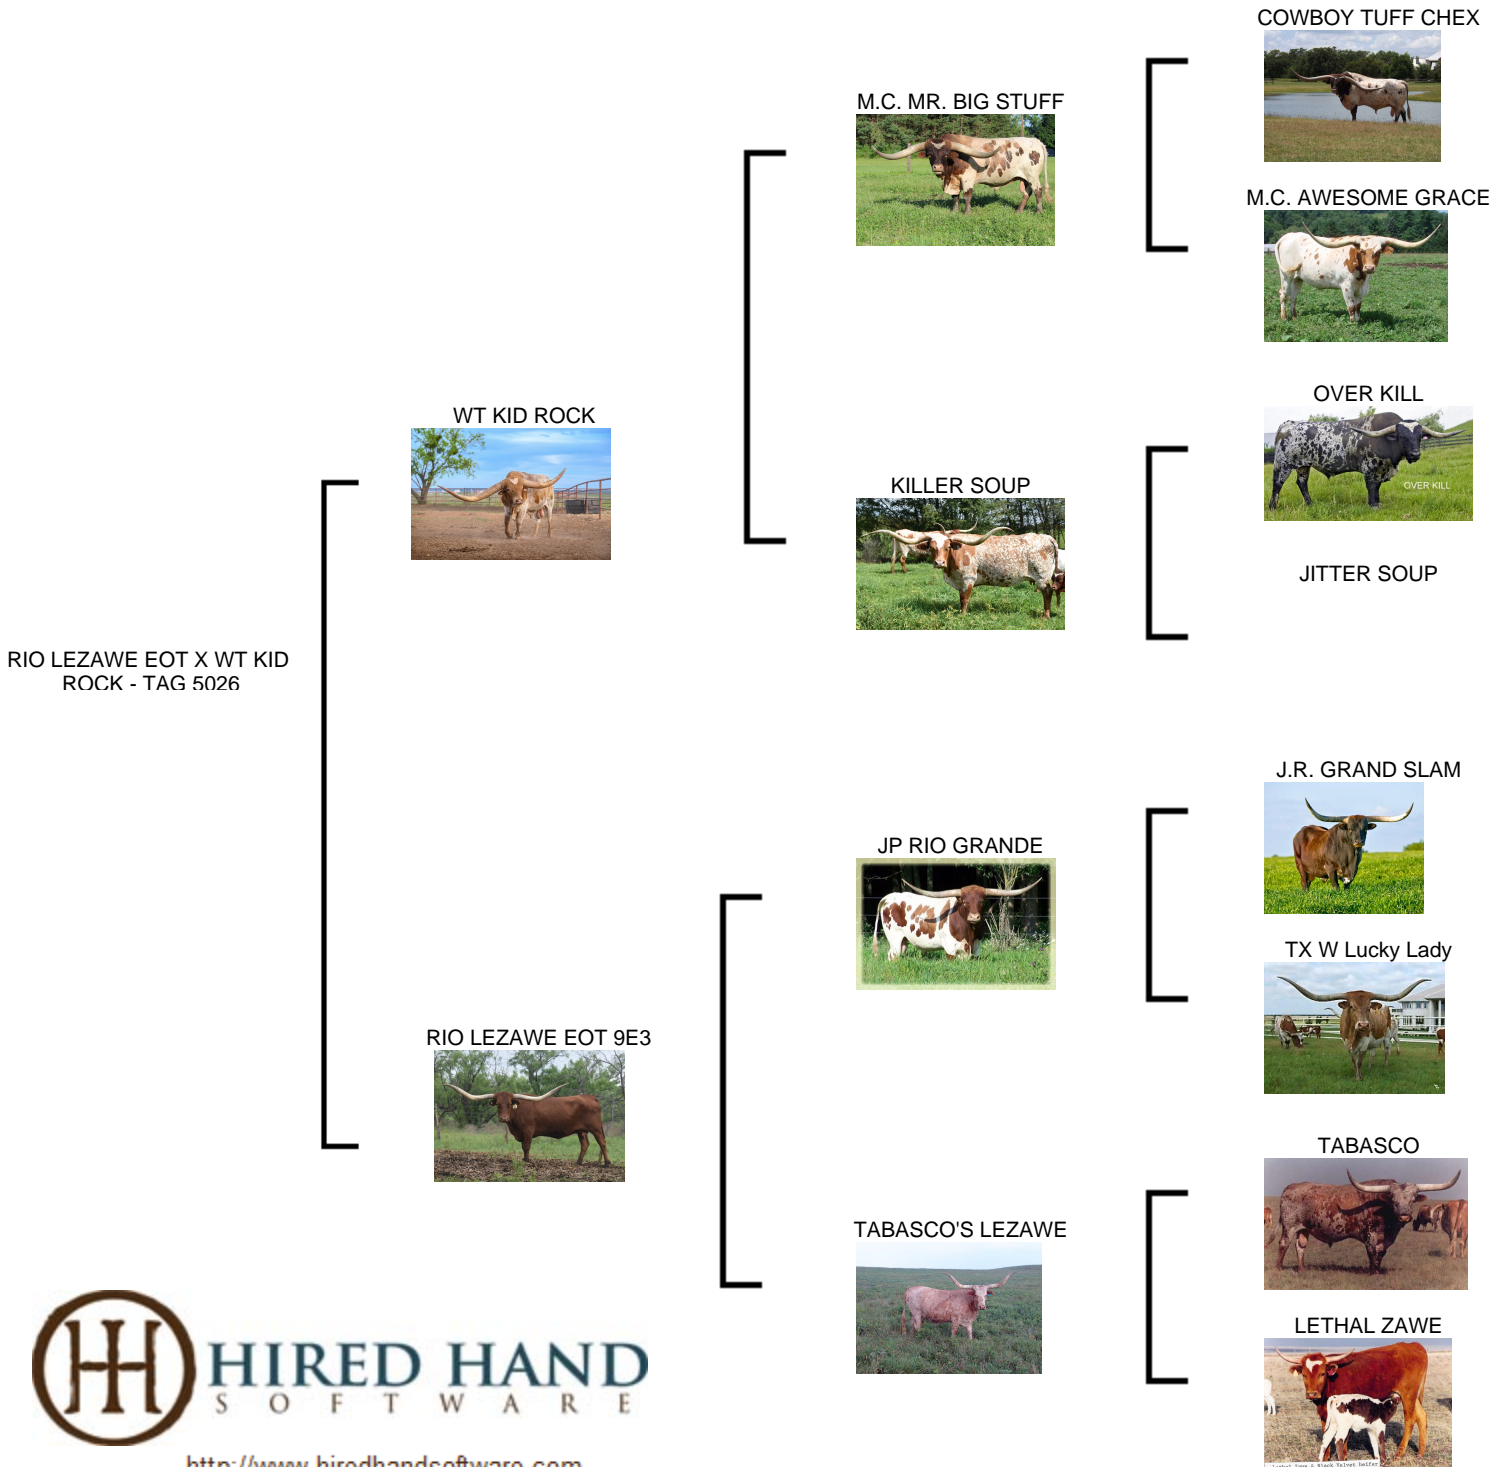

WHITLOCK LONGHORNS

RIO LEZAWE EOT X WT KID ROCK - T

Date of Birth: 02/11/2025
 Registration 1: Pending
 Breeder: WHITLOCK/LANDES
 Owner: WHITLOCK/LANDES

<http://www.hiredhandsoftware.com>