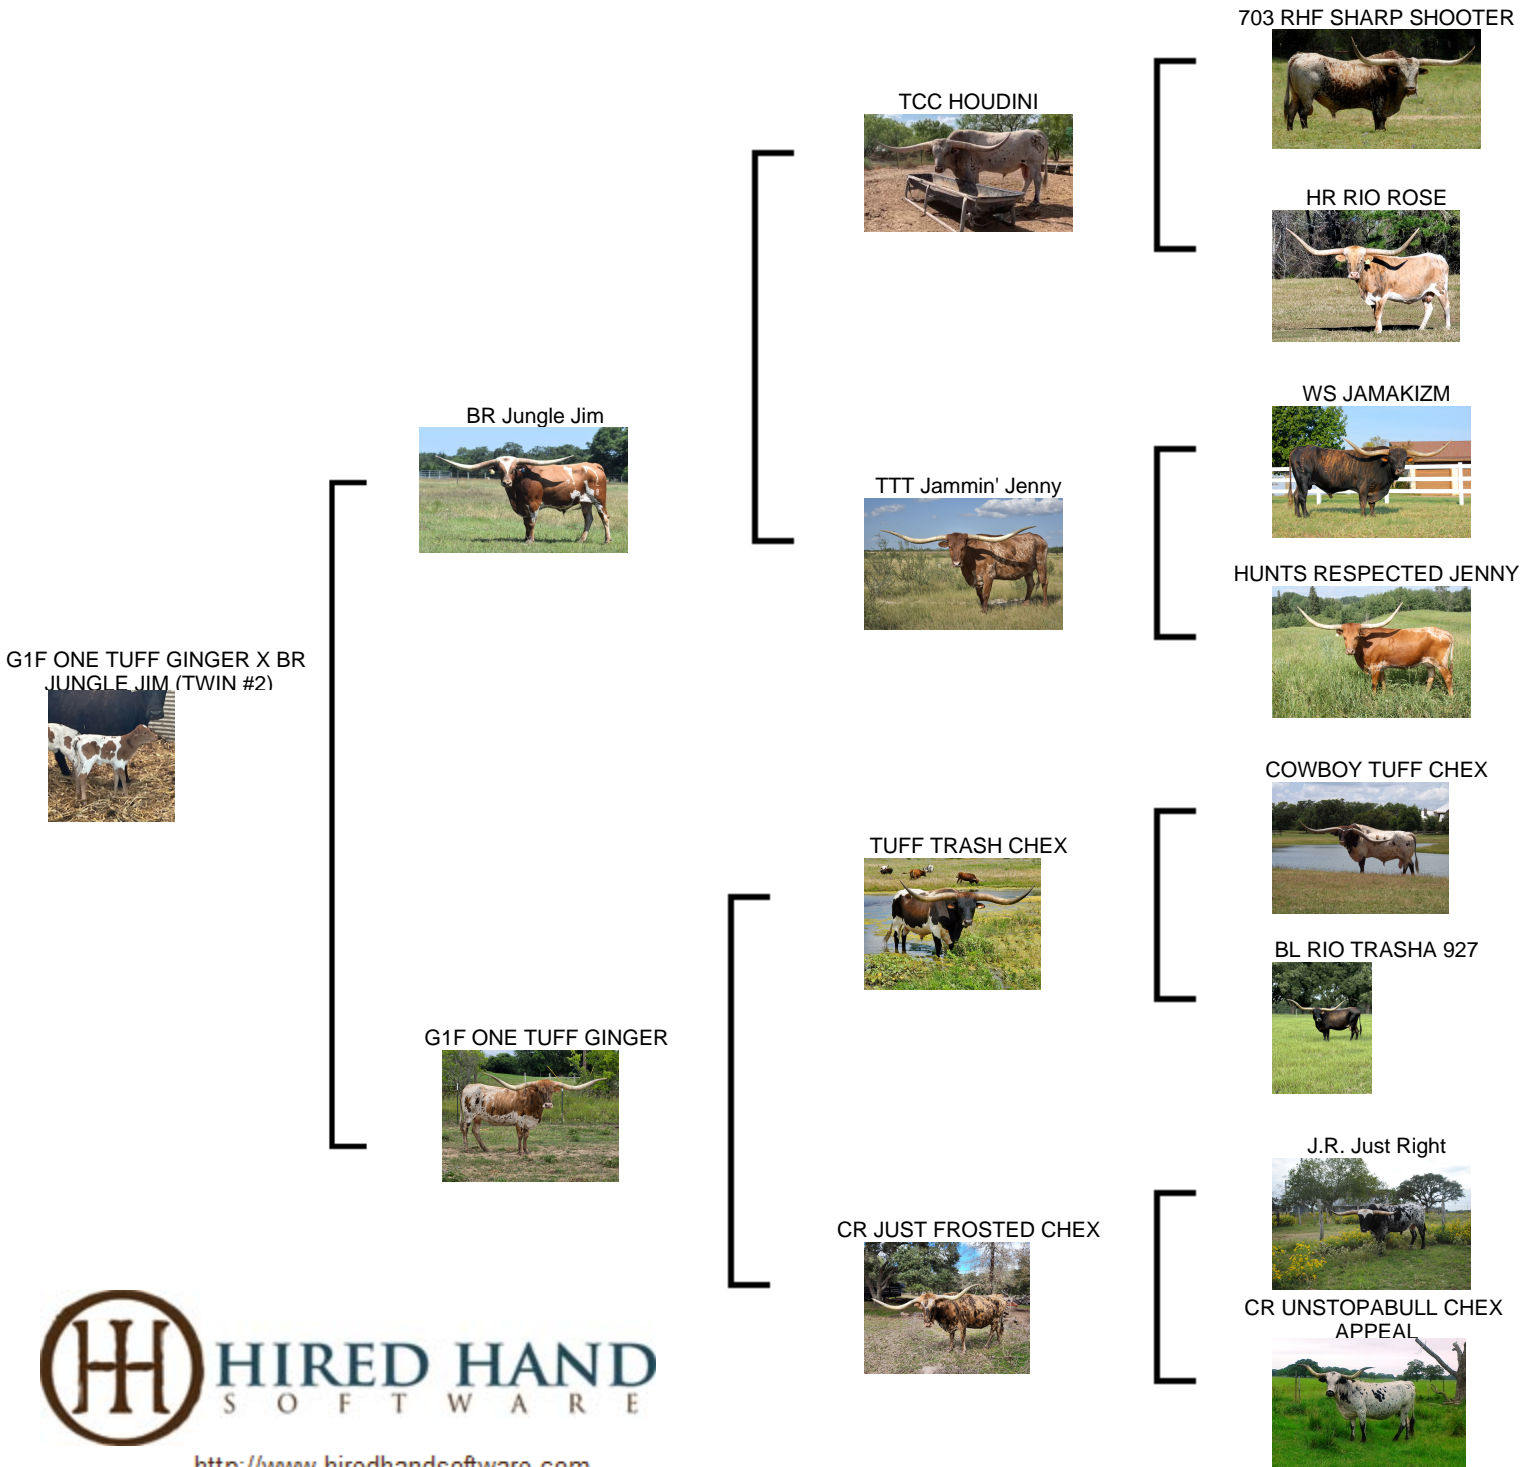

# WHITLOCK LONGHORNS

## G1F ONE TUFF GINGER X BR JUNGL

Date of Birth: 06/02/2024  
 Registration 1: Pending  
 Breeder: NEWKIRK/WHITLOCK  
 Owner: NEWKIRK/WHITLOCK

Courtesy of Whitlock Longhorns

This is an embryo calf IDENTICAL TWIN #2