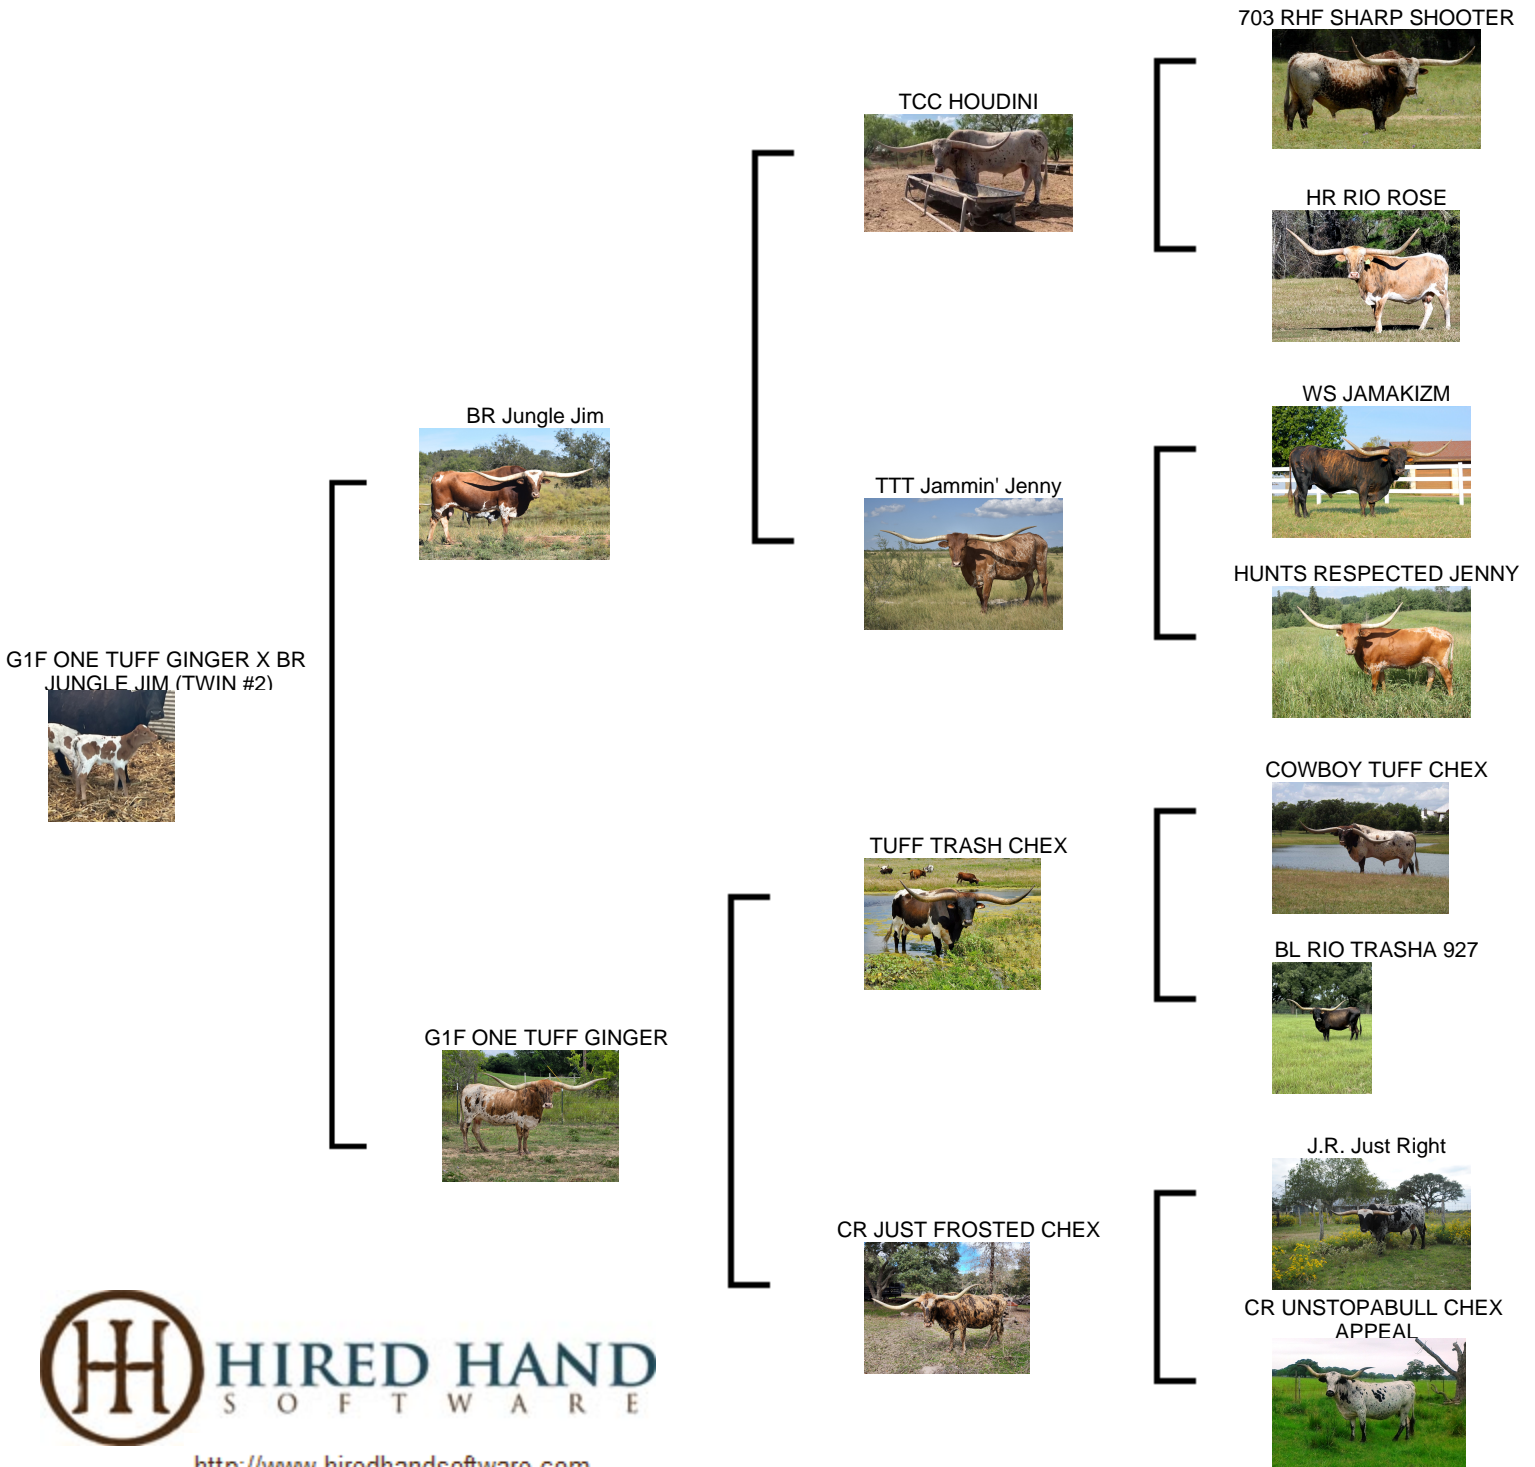

# WHITLOCK LONGHORNS

## G1F ONE TUFF GINGER X BR JUNGL

Date of Birth: 06/02/2024  
 Registration 1: Pending  
 Breeder: NEWKIRK/WHITLOCK  
 Owner: NEWKIRK/WHITLOCK

Courtesy of Whitlock Longhorns

This is an embryo calf IDENTICAL TWIN #2