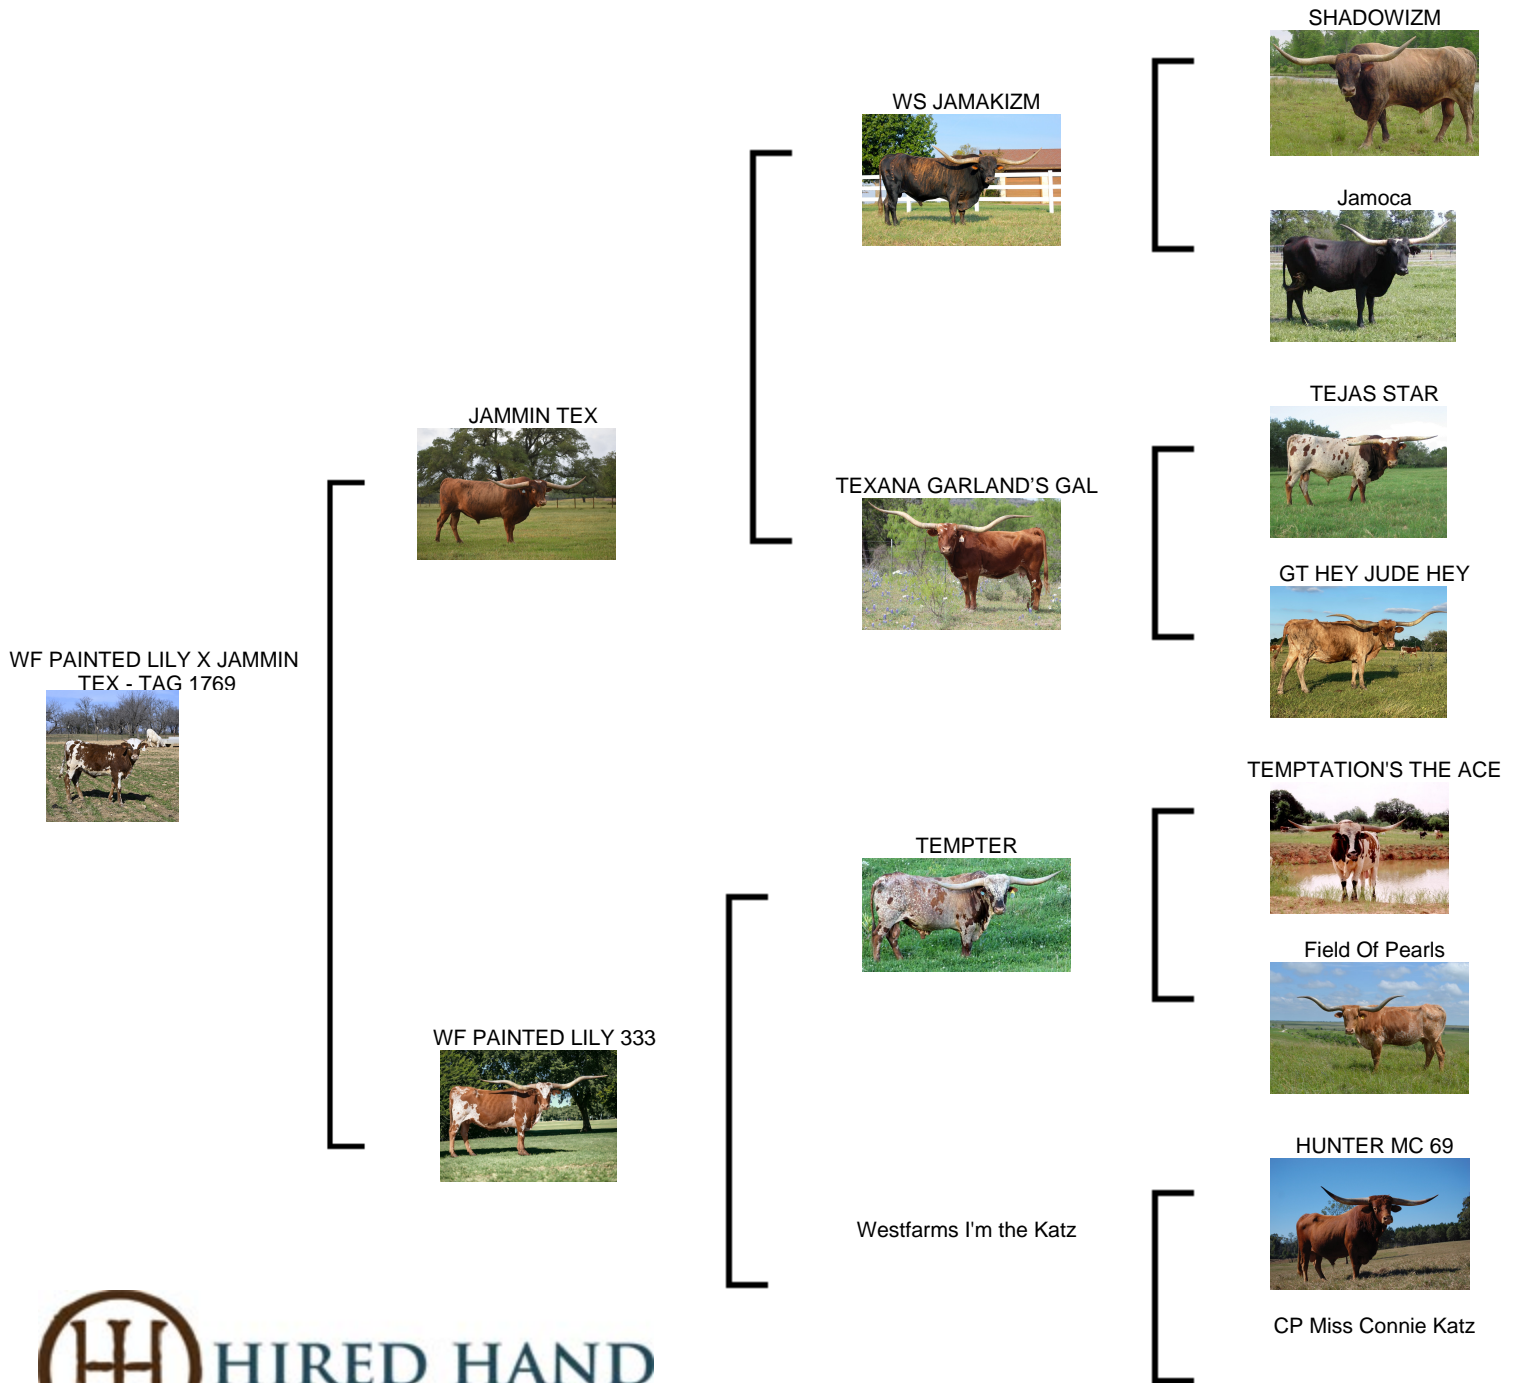

WHITLOCK LONGHORNS

WF PAINTED LILY X JAMMIN TEX - TA

Date of Birth: 08/03/2024
 Registration 1: Pending
 Breeder: WHITLOCK LONGHORNS
 Owner: WHITLOCK LONGHORNS

Courtesy of Whitlock Longhorns

<http://www.hiredhandsoftware.com>