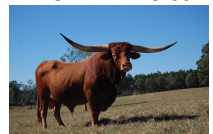

HUNTER MC 69

CP Miss Connie Katz