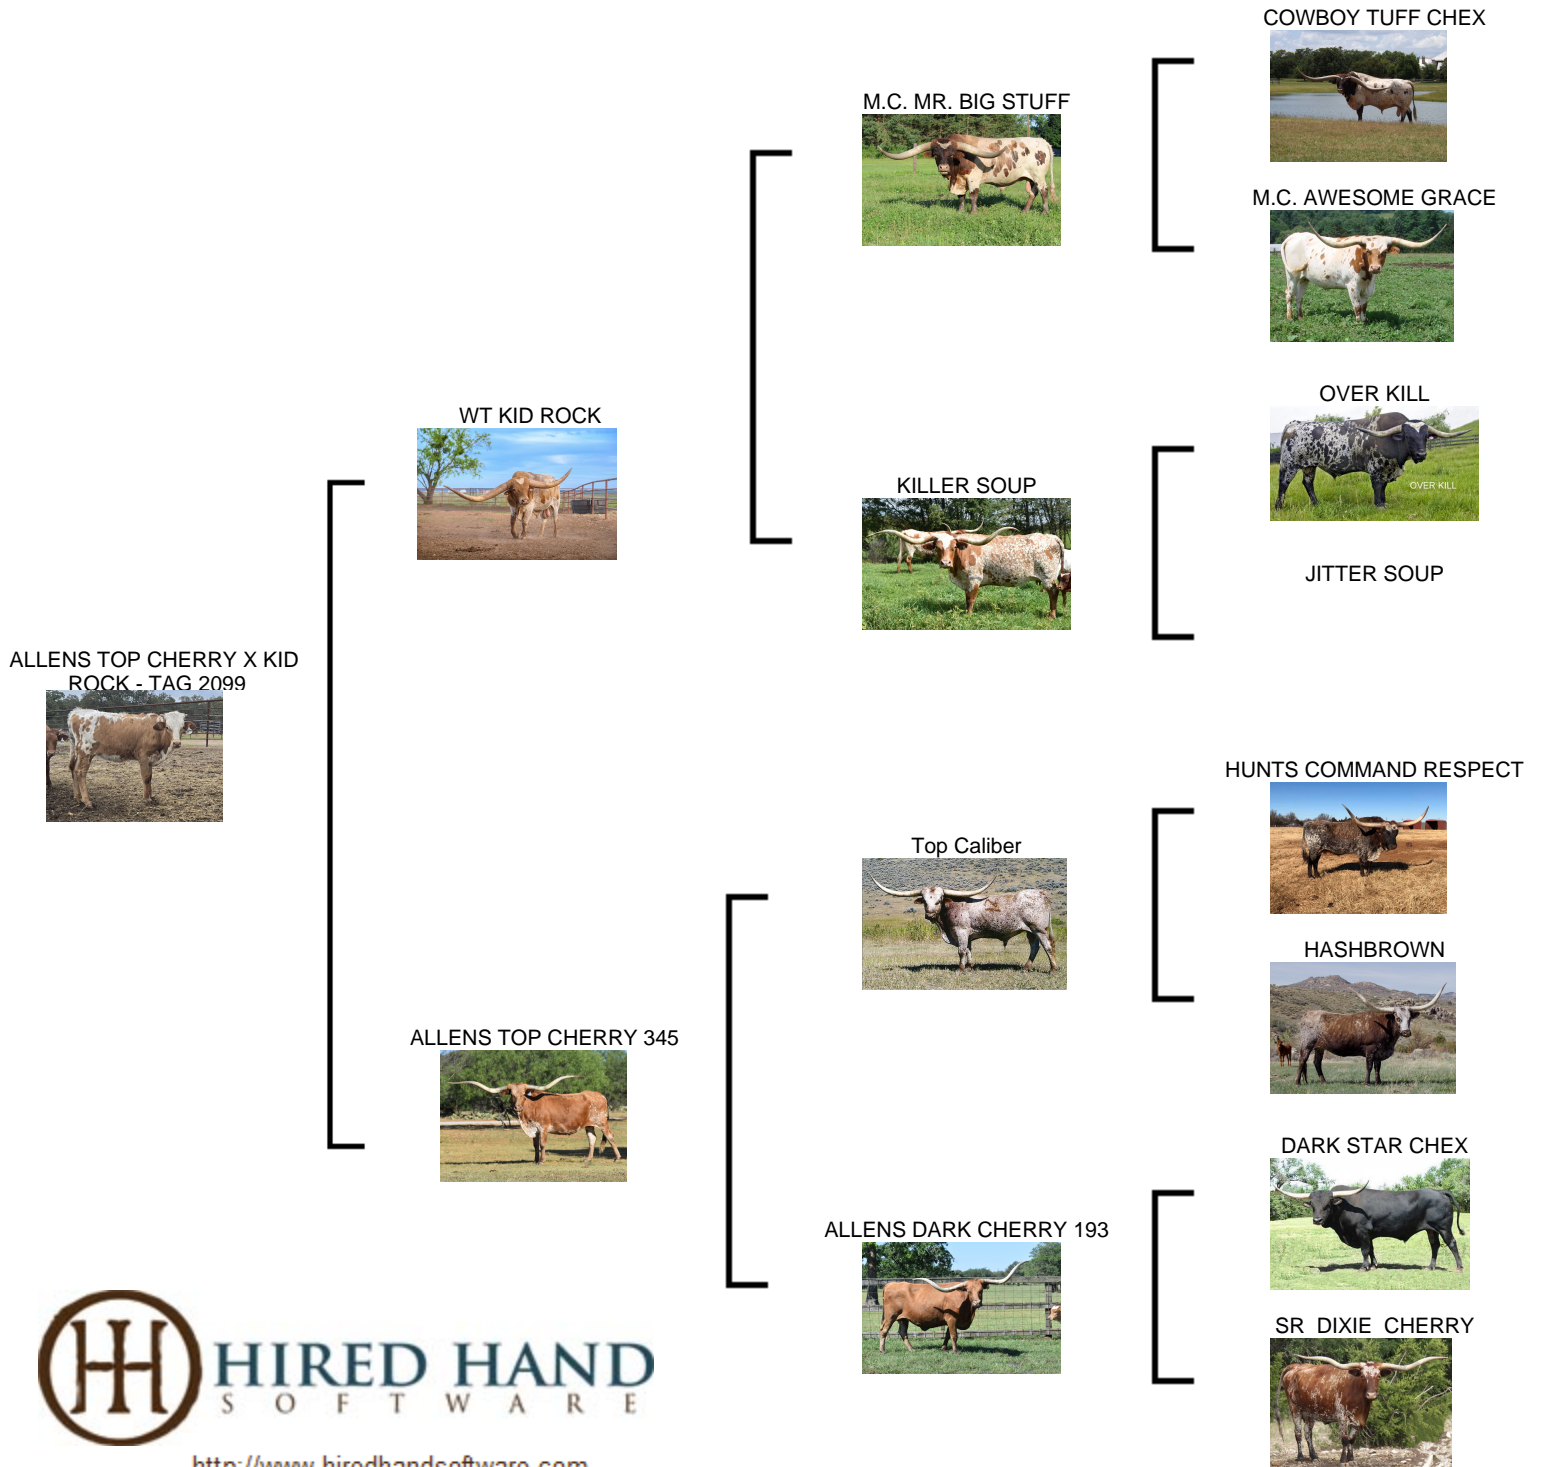

WHITLOCK LONGHORNS

ALLENS TOP CHERRY X KID ROCK -

Date of Birth: 05/09/2024
Registration 1: Pending
Breeder: WHITLOCK/CLARK
Owner: WHITLOCK/CLARK

Courtesy of Whitlock Longhorns

<http://www.hiredhandsoftware.com>