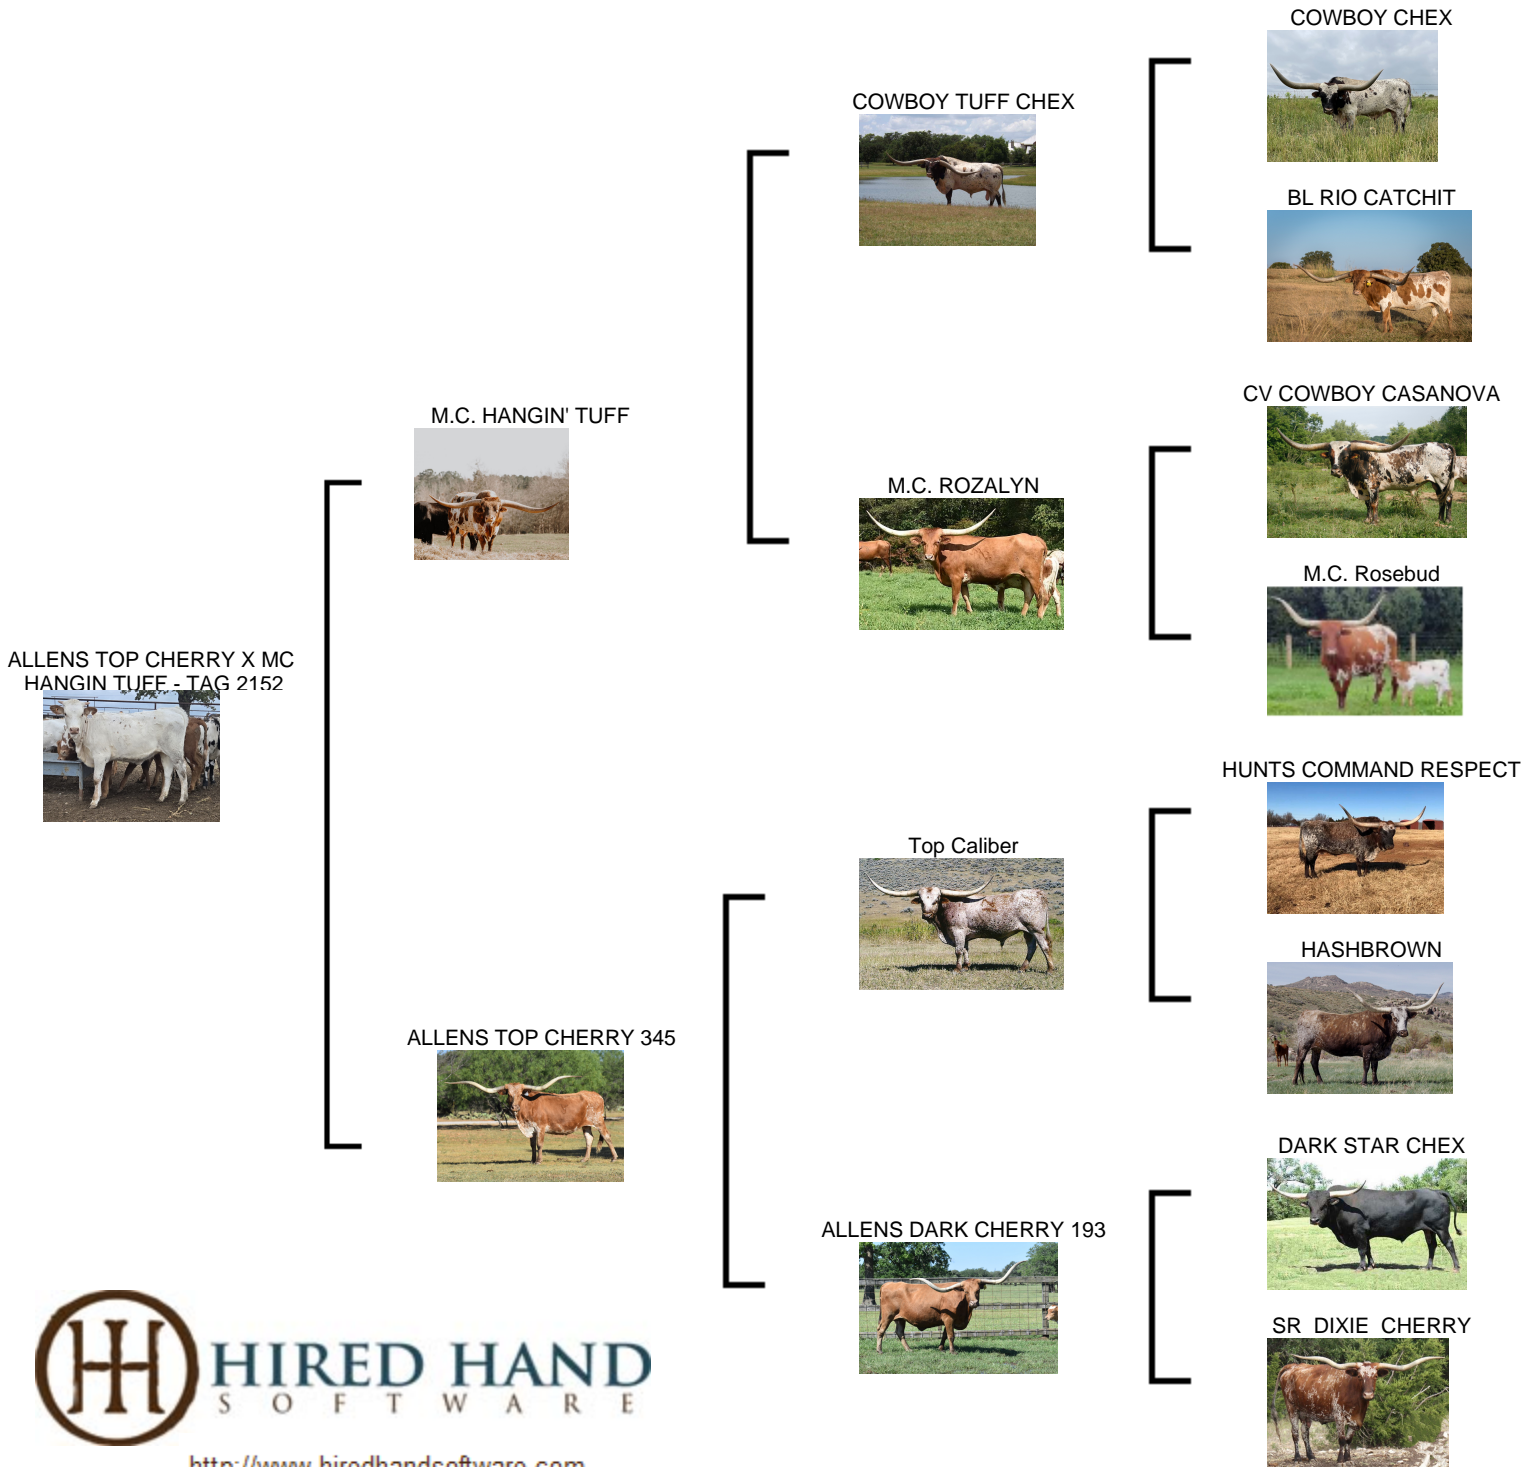

# WHITLOCK LONGHORNS

## ALLENS TOP CHERRY X MC HANGIN

Date of Birth: 05/10/2024  
Registration 1: Pending  
Registration 2: WHITLOCK/CLARK

Courtesy of Whitlock Longhorns

<http://www.hiredhandsoftware.com>