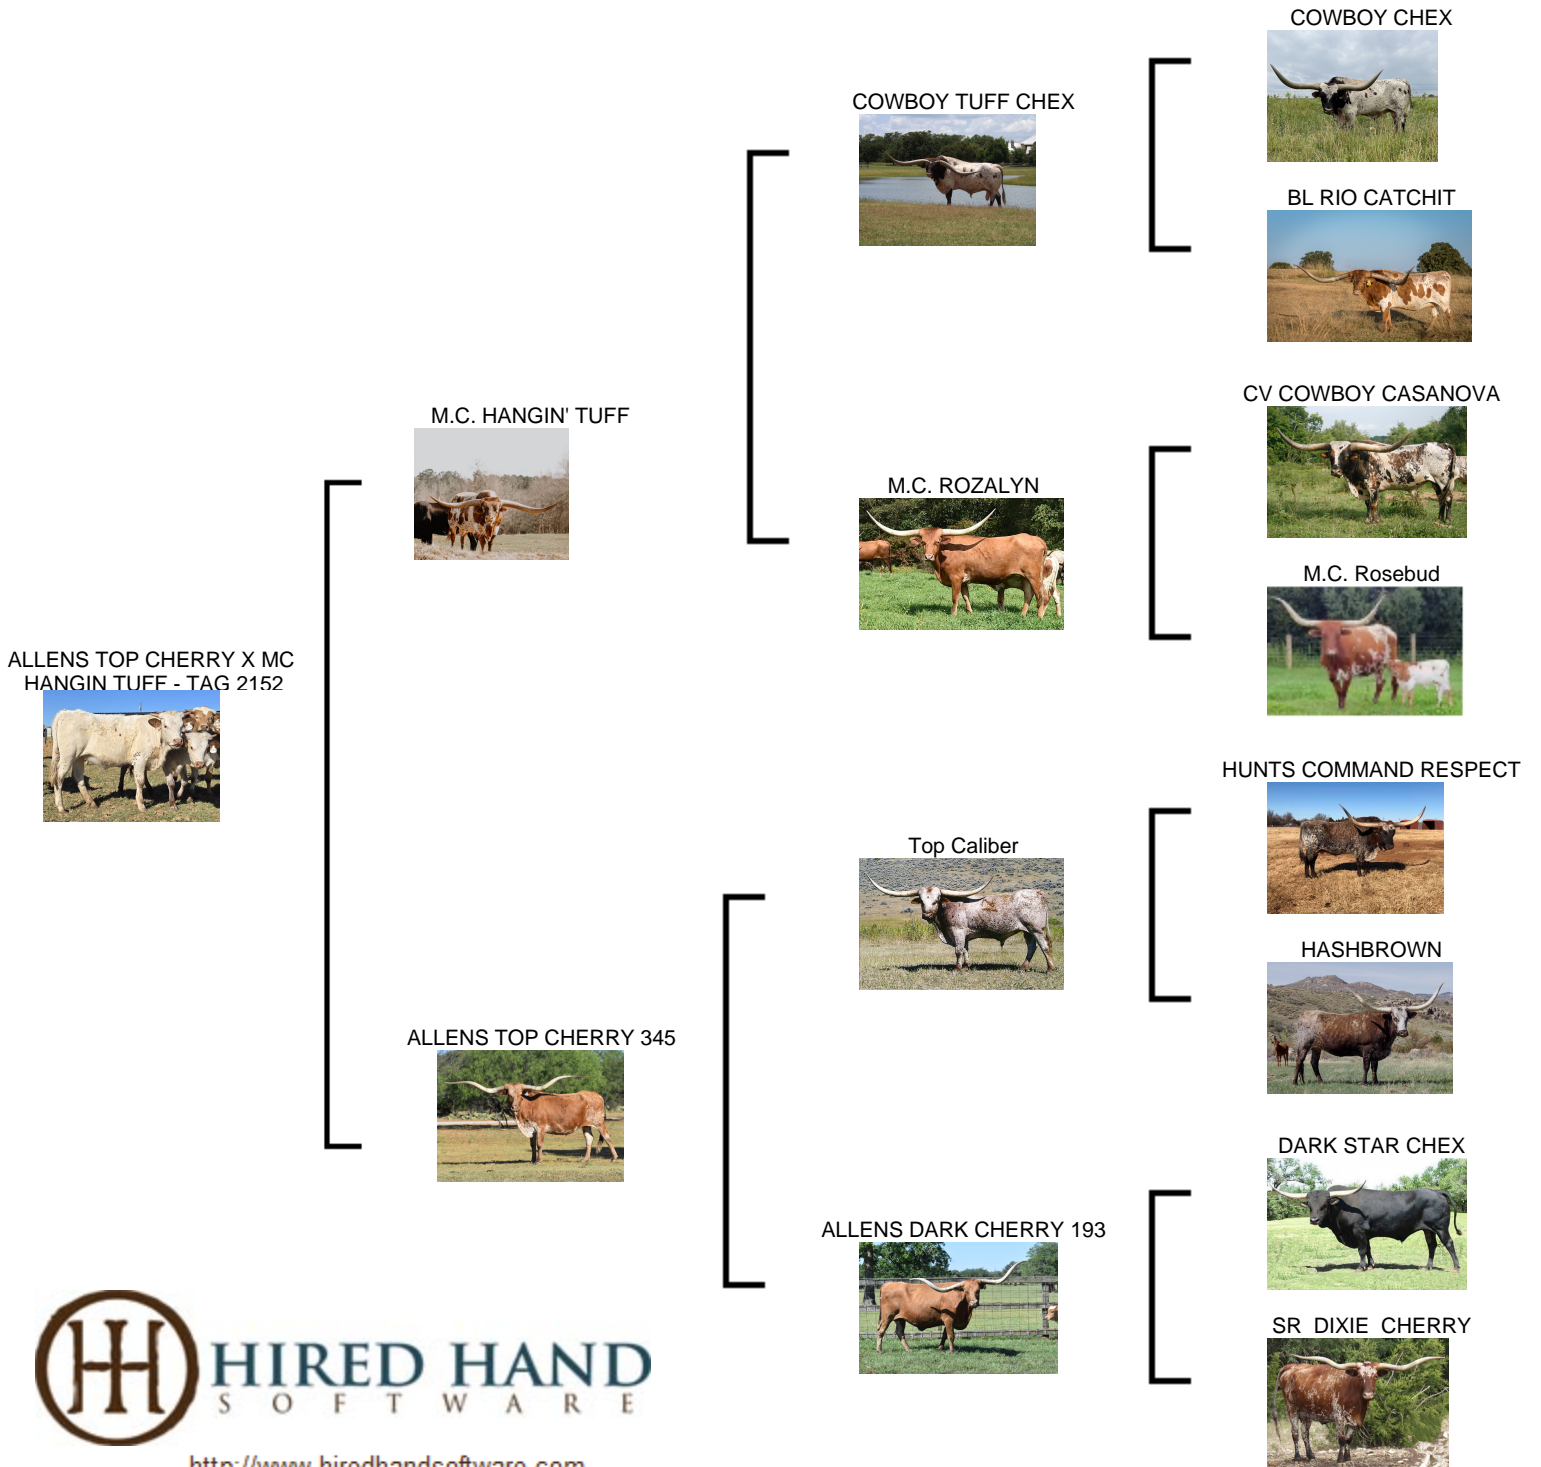

WHITLOCK LONGHORNS

ALLENS TOP CHERRY X MC HANGIN

Date of Birth: 05/10/2024
Registration 1: Pending
Registration 2: WHITLOCK/CLARK

Courtesy of Whitlock Longhorns

<http://www.hiredhandsoftware.com>