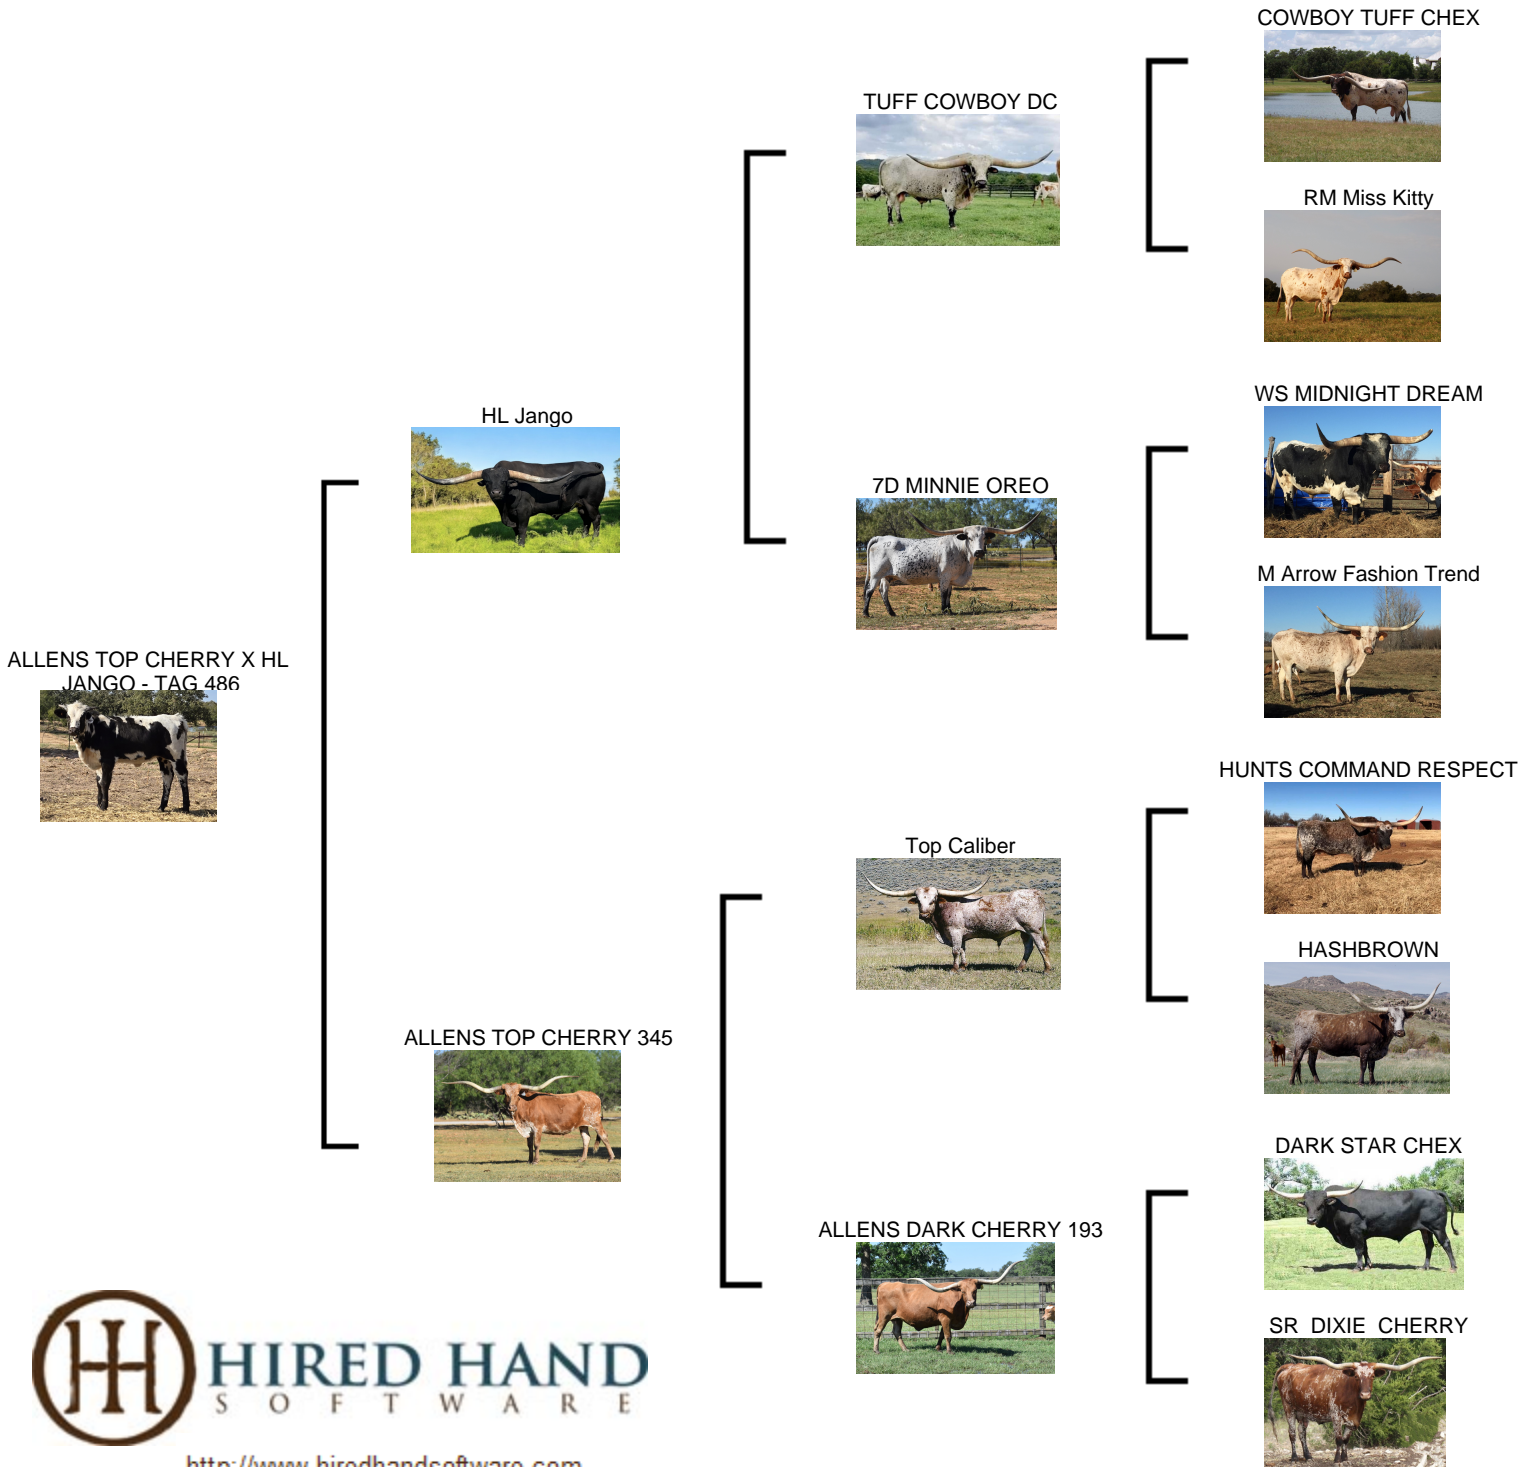

WHITLOCK LONGHORNS

ALLENS TOP CHERRY X HL JANGO -

Date of Birth: 05/04/2024
 Registration 1: Pending
 Breeder: WHITLOCK/CLARK
 Owner: WHITLOCK/CLARK

Courtesy of Whitlock Longhorns

<http://www.hiredhandsoftware.com>