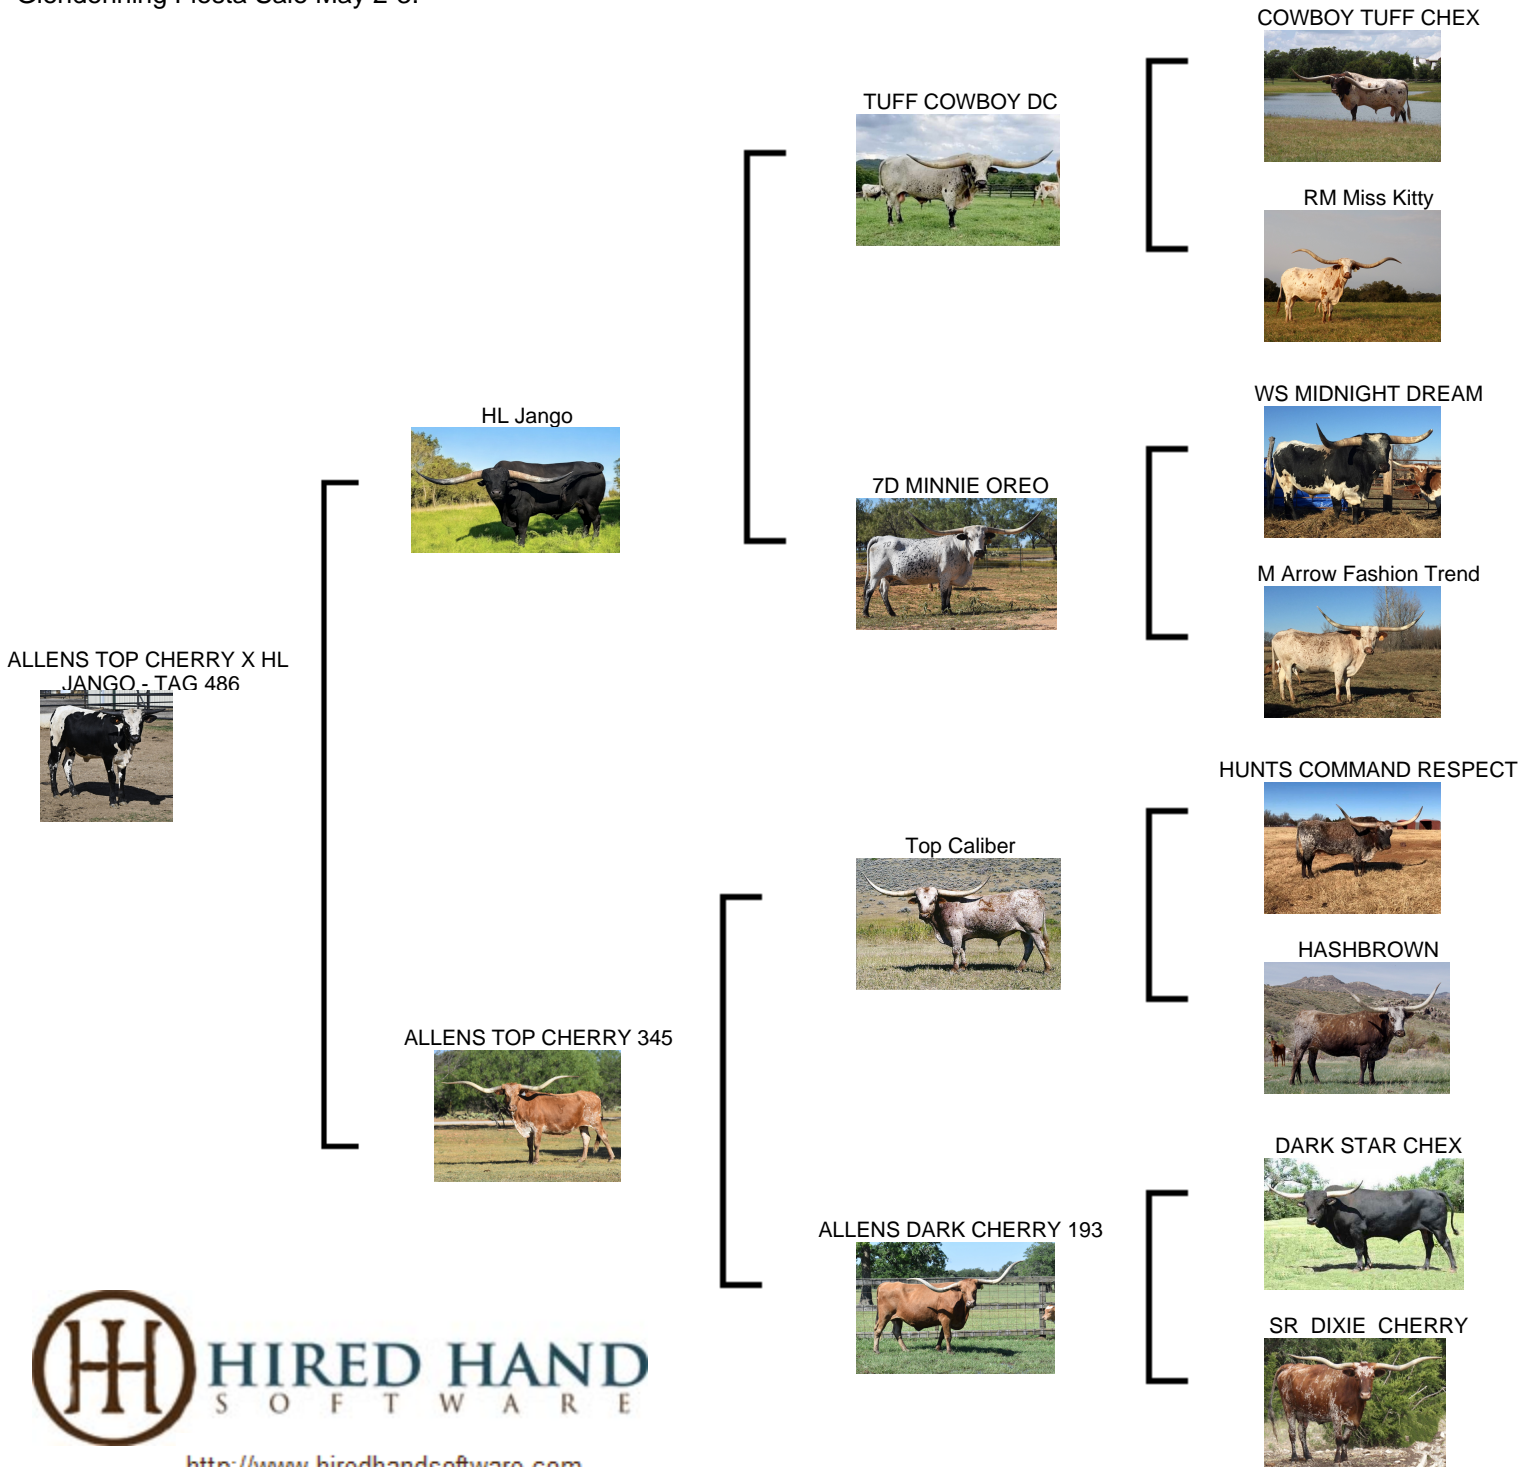

WHITLOCK LONGHORNS

ALLENS TOP CHERRY X HL JANGO -

Date of Birth: 05/04/2024
Registration 1: Pending
Breeder: WHITLOCK/CLARK
Owner: WHITLOCK/CLARK

Courtesy of Whitlock Longhorns

This amazing heifer is Consigned to The 2025
 Glendenning Fiesta Sale May 2-3.