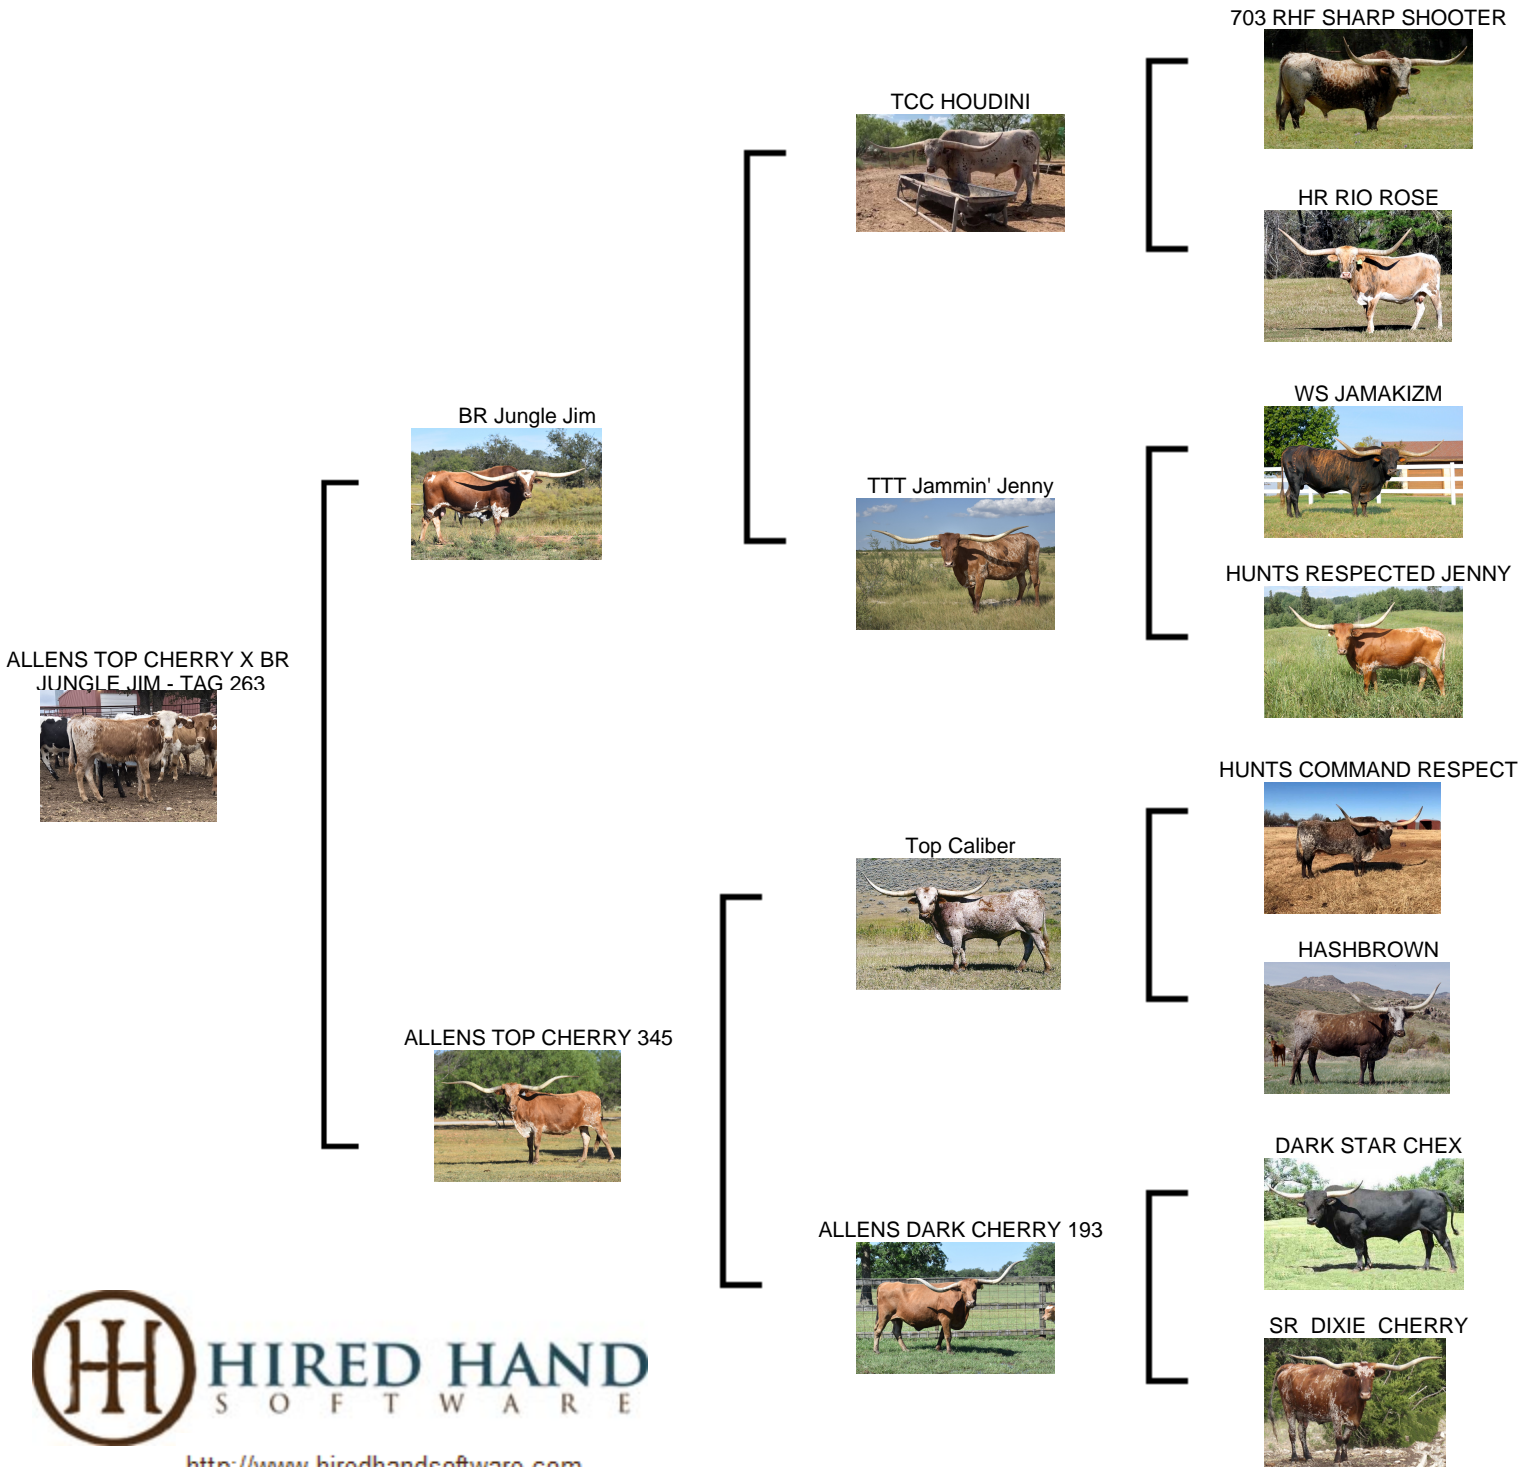

WHITLOCK LONGHORNS

ALLENS TOP CHERRY X BR JUNGLE

Date of Birth: 05/03/2024
 Registration 1: Pending
 Breeder: WHITLOCK/CLARK
 Owner: WHITLOCK/CLARK

Courtesy of Whitlock Longhorns

<http://www.hiredhandsoftware.com>