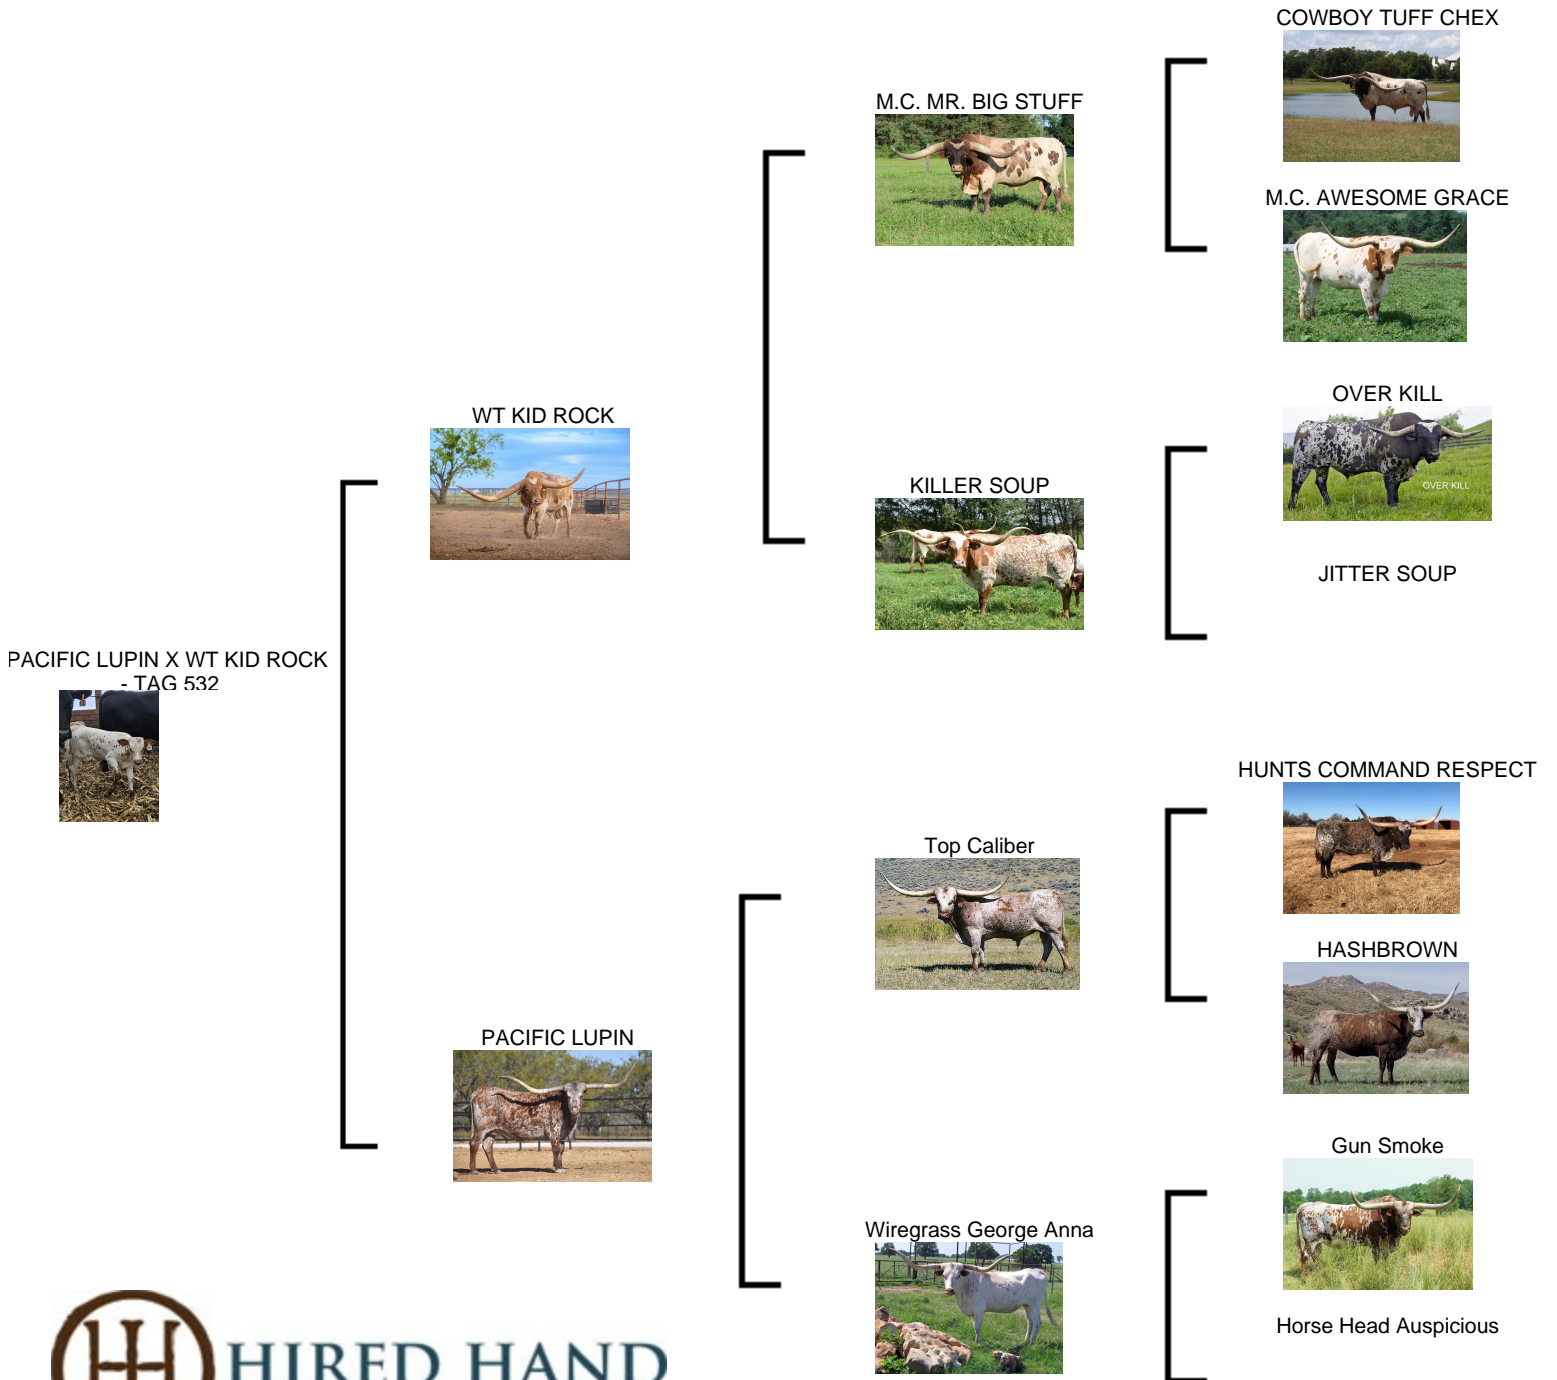

WHITLOCK LONGHORNS

PACIFIC LUPIN X WT KID ROCK - TAG

Date of Birth: 04/29/2024
Registration 1: Pending
Breeder: WHITLOCK/ROMBECK PARTNERSHIP
Owner: WHITLOCK/ROMBECK PARTNERSHIP

Courtesy of Whitlock Longhorns