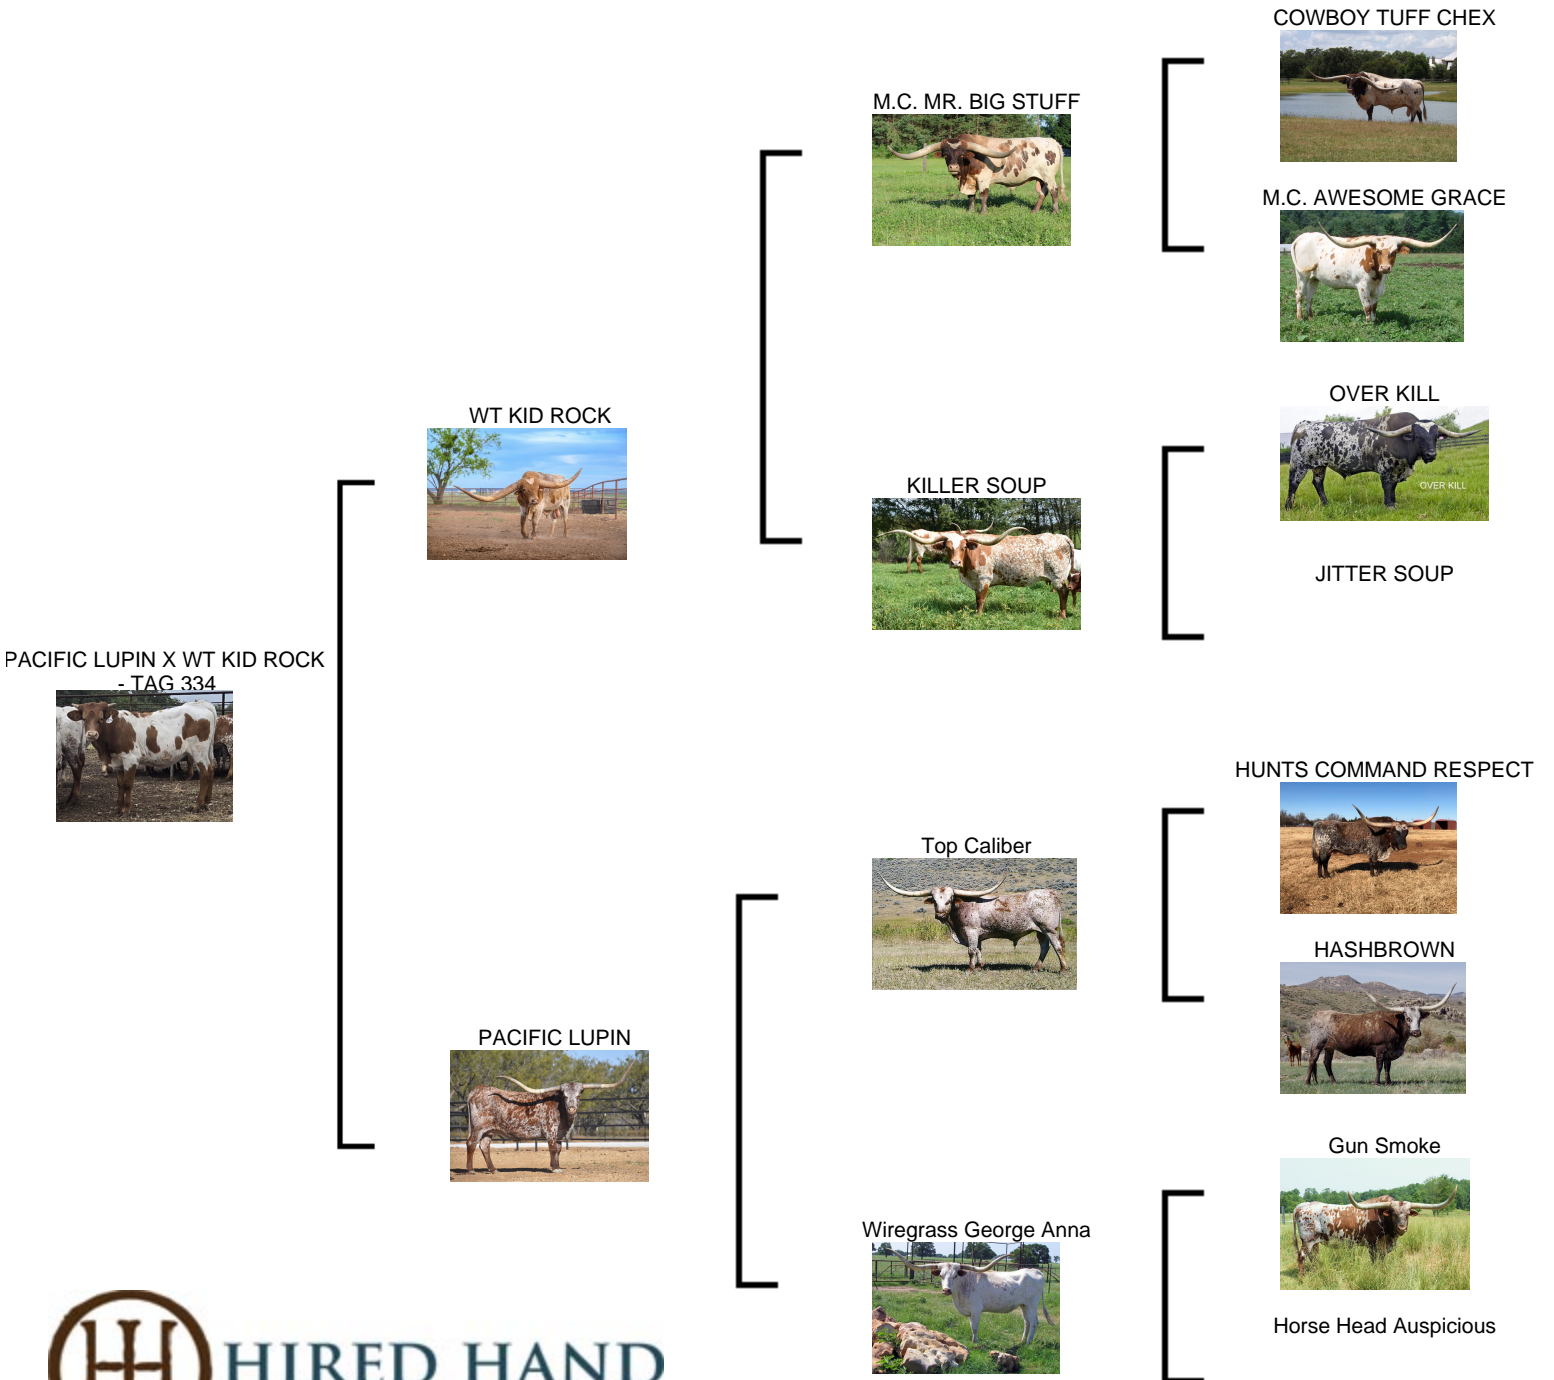

WHITLOCK LONGHORNS

PACIFIC LUPIN X WT KID ROCK - TAG

Date of Birth: 04/24/2024
Registration 1: Pending
Breeder: WHITLOCK/ROMBECK PARTNERSHIP
Owner: WHITLOCK/ROMBECK PARTNERSHIP

Courtesy of Whitlock Longhorns