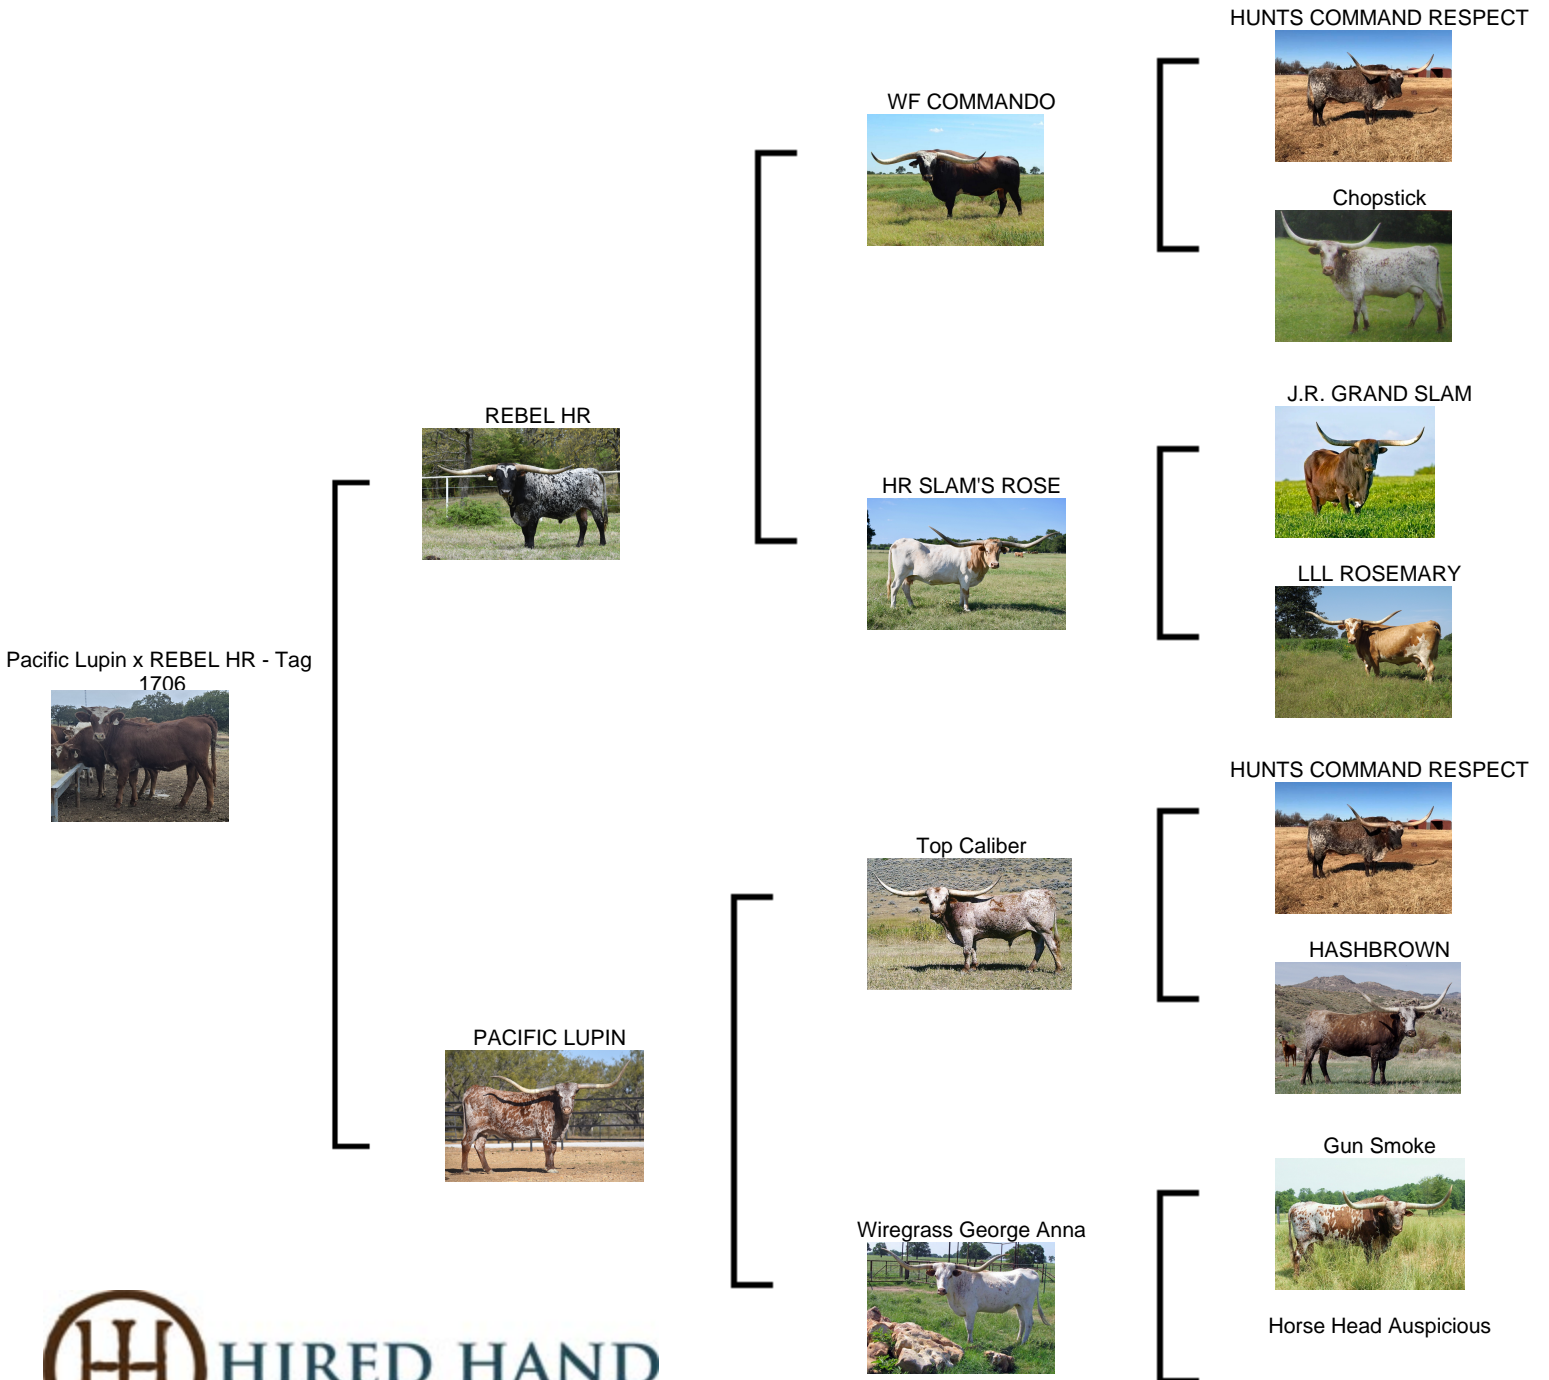

WHITLOCK LONGHORNS

Pacific Lupin x REBEL HR - Tag 1706

Date of Birth: 05/02/2024
Registration 1: Pending
Breeder: WHITLOCK/ROMBECK
Owner: WHITLOCK/ROMBECK

Courtesy of Whitlock Longhorns

<http://www.hiredhandsoftware.com>