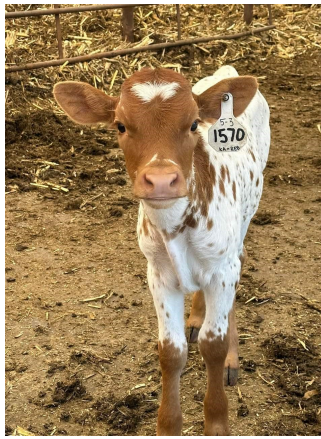

WHITLOCK LONGHORNS

HL Kelly Ann x REBEL HR - Tag 1570

Date of Birth: 05/03/2024
Registration 1: Pending

Courtesy of Whitlock Longhorns