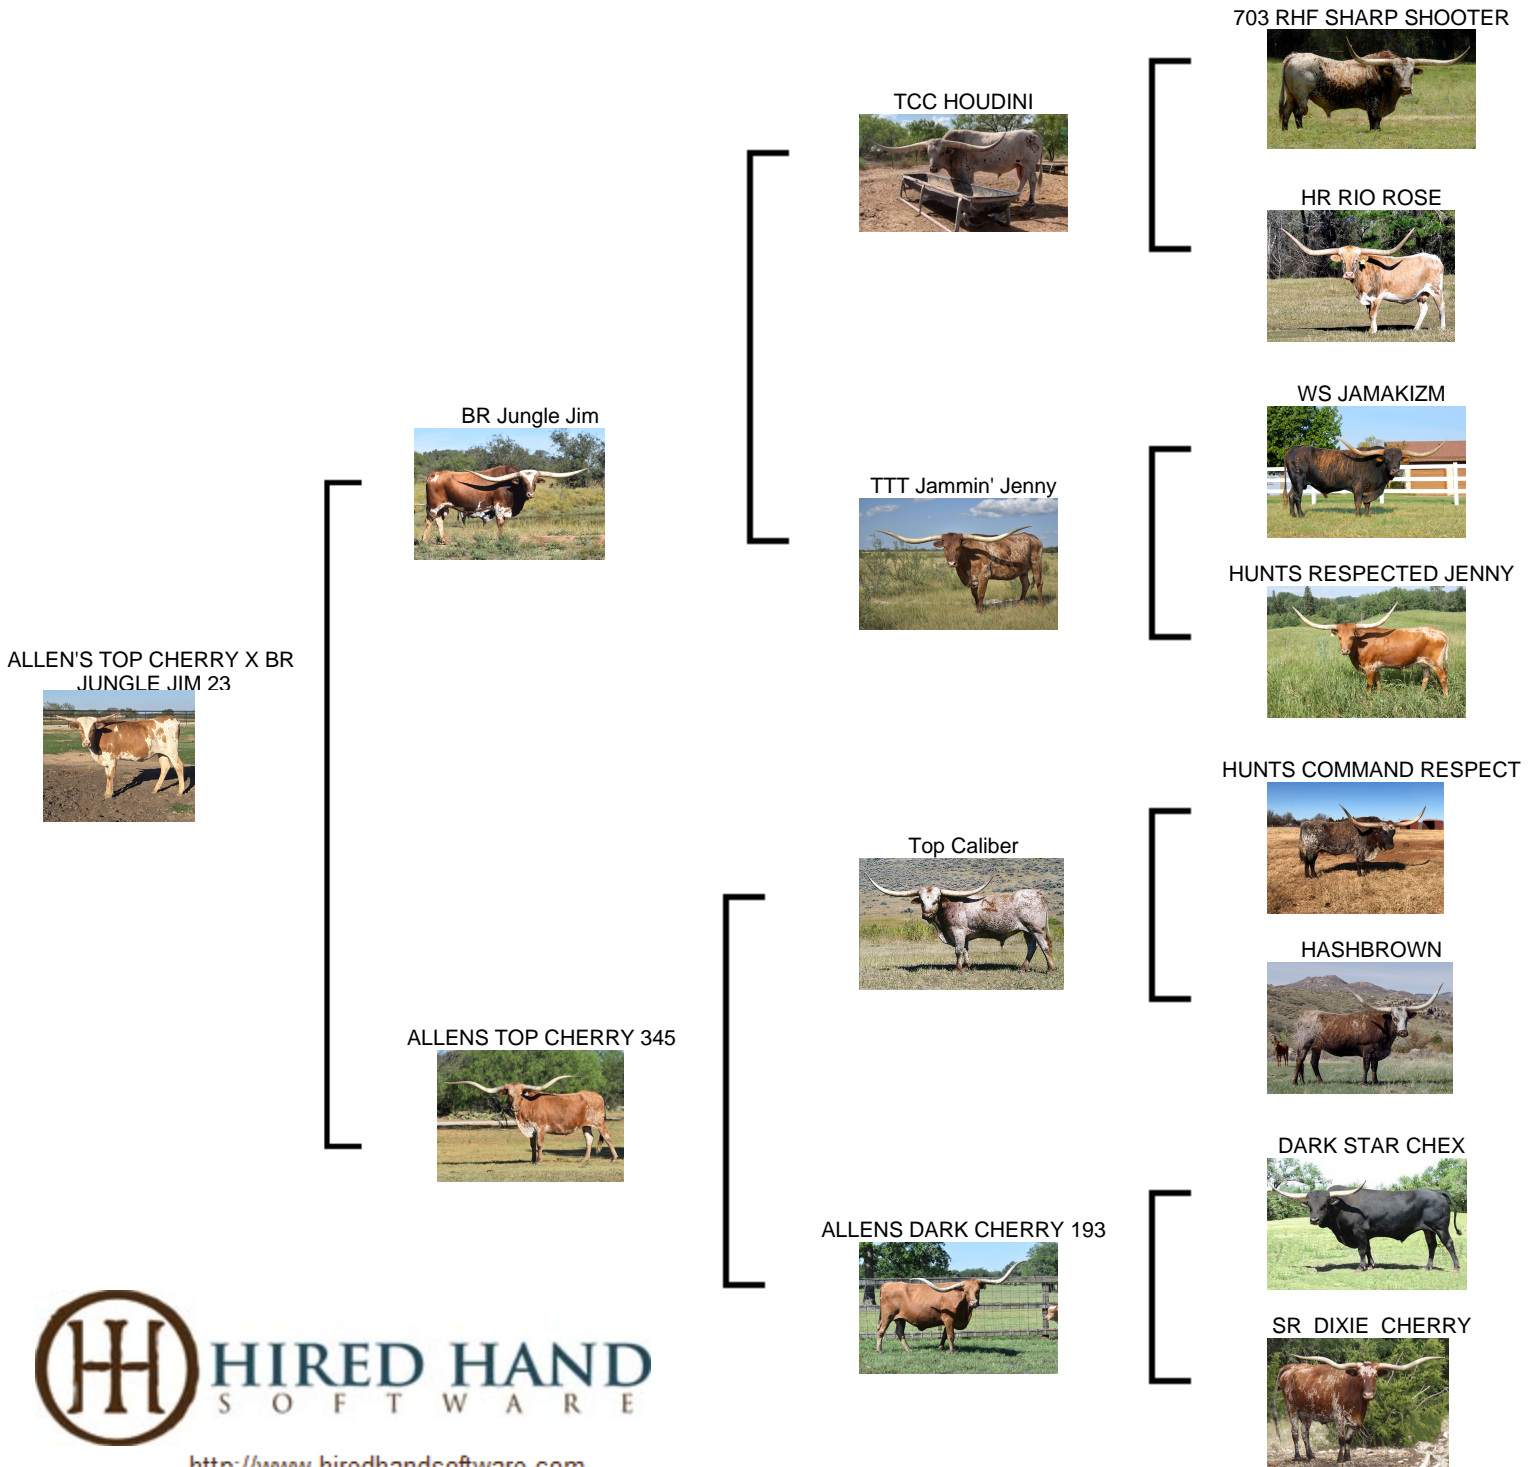

# WHITLOCK LONGHORNS

## ALLEN'S TOP CHERRY X BR JUNGLE

Date of Birth: 08/04/2023  
 Registration 1: Pending  
 Breeder: WHITLOCK/6CR LONGHORNS  
 Owner: WHITLOCK/6CR LONGHORNS

Courtesy of Whitlock Longhorns

<http://www.hiredhandsoftware.com>