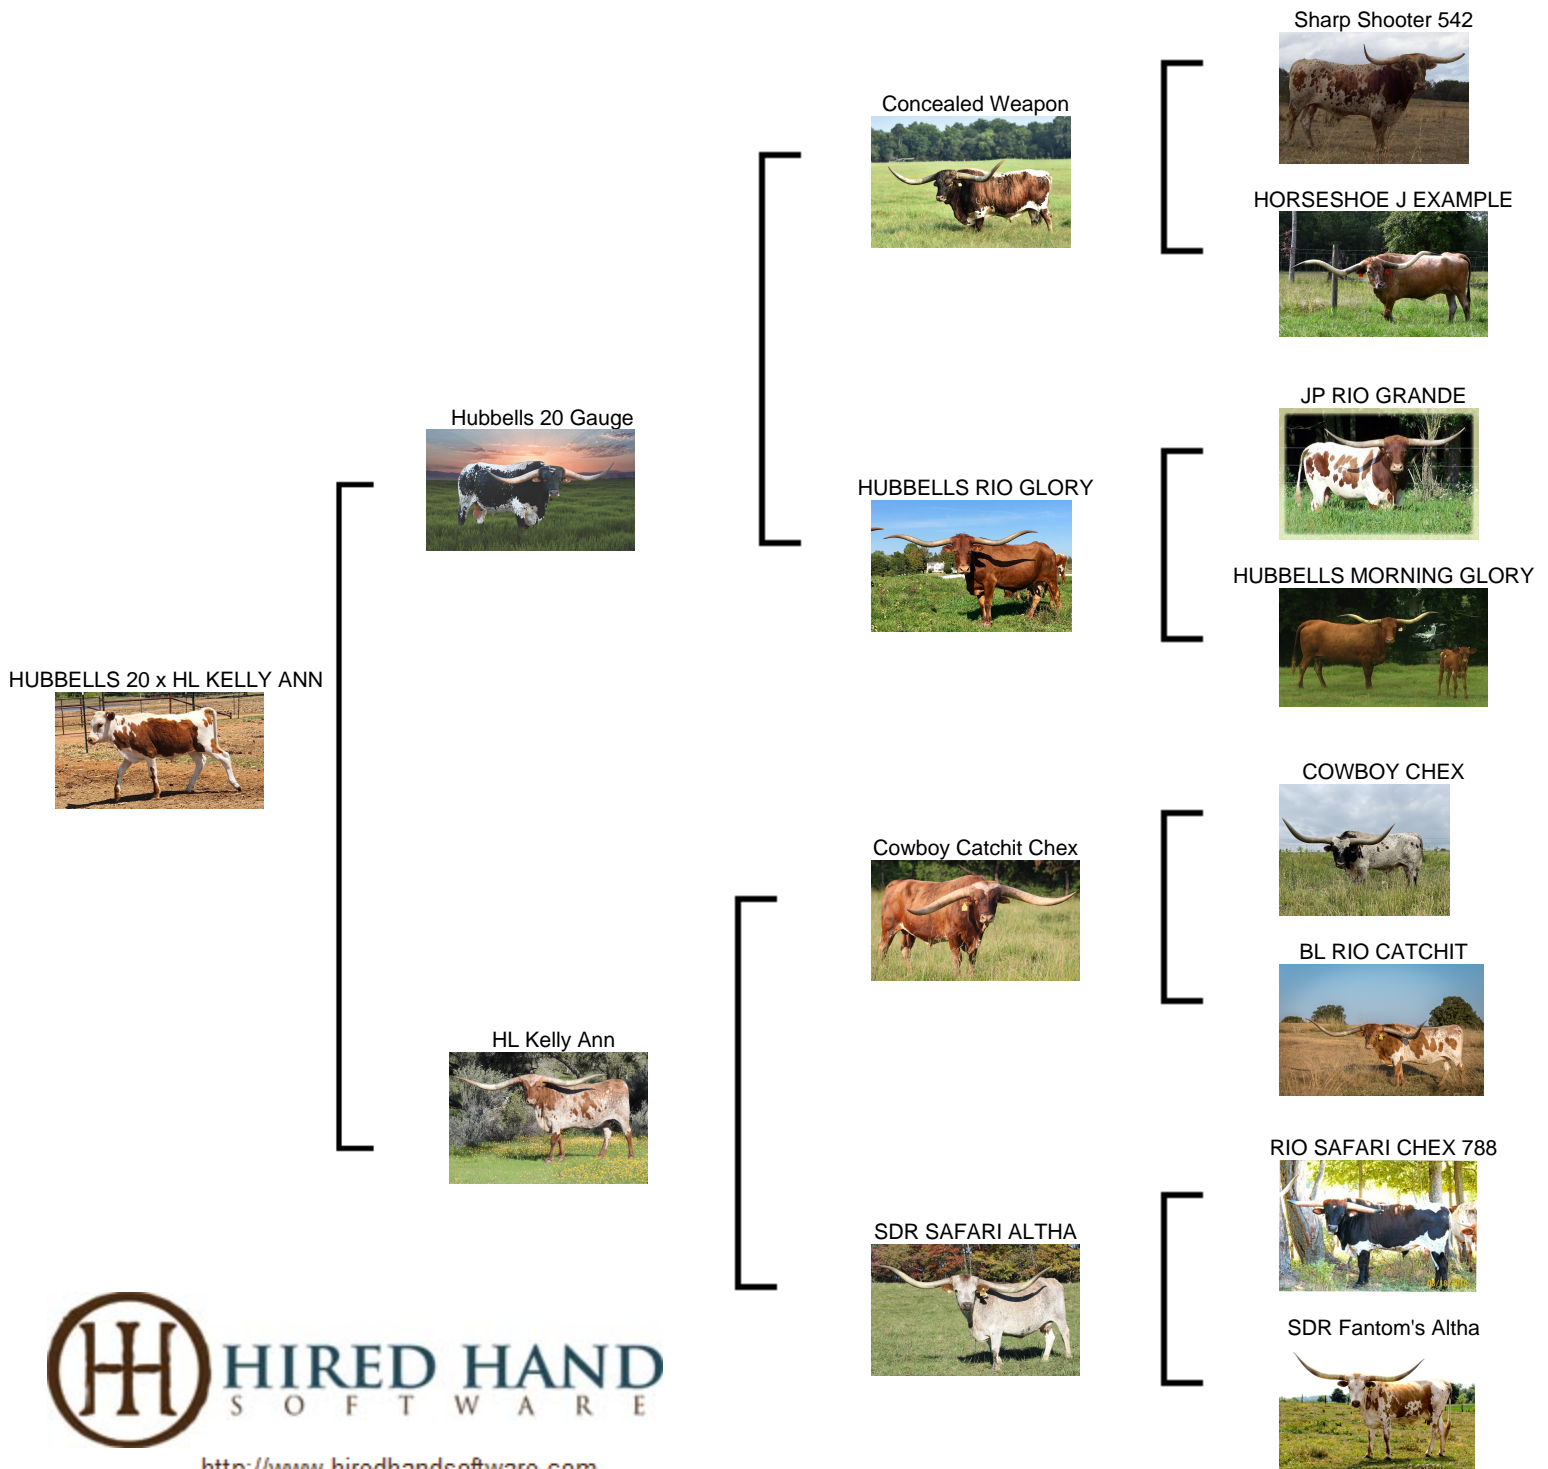

WHITLOCK LONGHORNS

HUBBELLS 20 x HL KELLY ANN

Date of Birth: 11/28/2022
Registration 1: Pending

Courtesy of Whitlock Longhorns

<http://www.hiredhandsoftware.com>