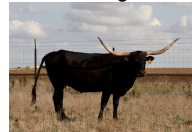

TS Max's Agave Rose