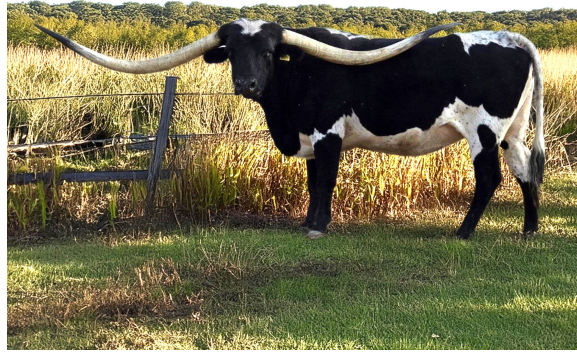

# WHITLOCK LONGHORNS

## SADDLE JEWEL

**Date of Birth:** 06/07/2017  
**Registration 1:** 277878  
**Registration 2:** RFID: 840 003 263 427 787  
**Breeder:** DCC  
**Owner:** Landes/Bentwood/Whitlock/Gibbon  
 S

Courtesy of Whitlock Longhorns

The Queen of Black & White! The longest horned True Black cow in the breed!

**TTT:** 100.3125 on 07/15/2024  
**Weight:** 946.0000 on 11/12/2020

SADDLE JEWEL

DRAGON SMILE

SADDLE TRAMP 601

FOOTLOOSE 526

DRAG IRON