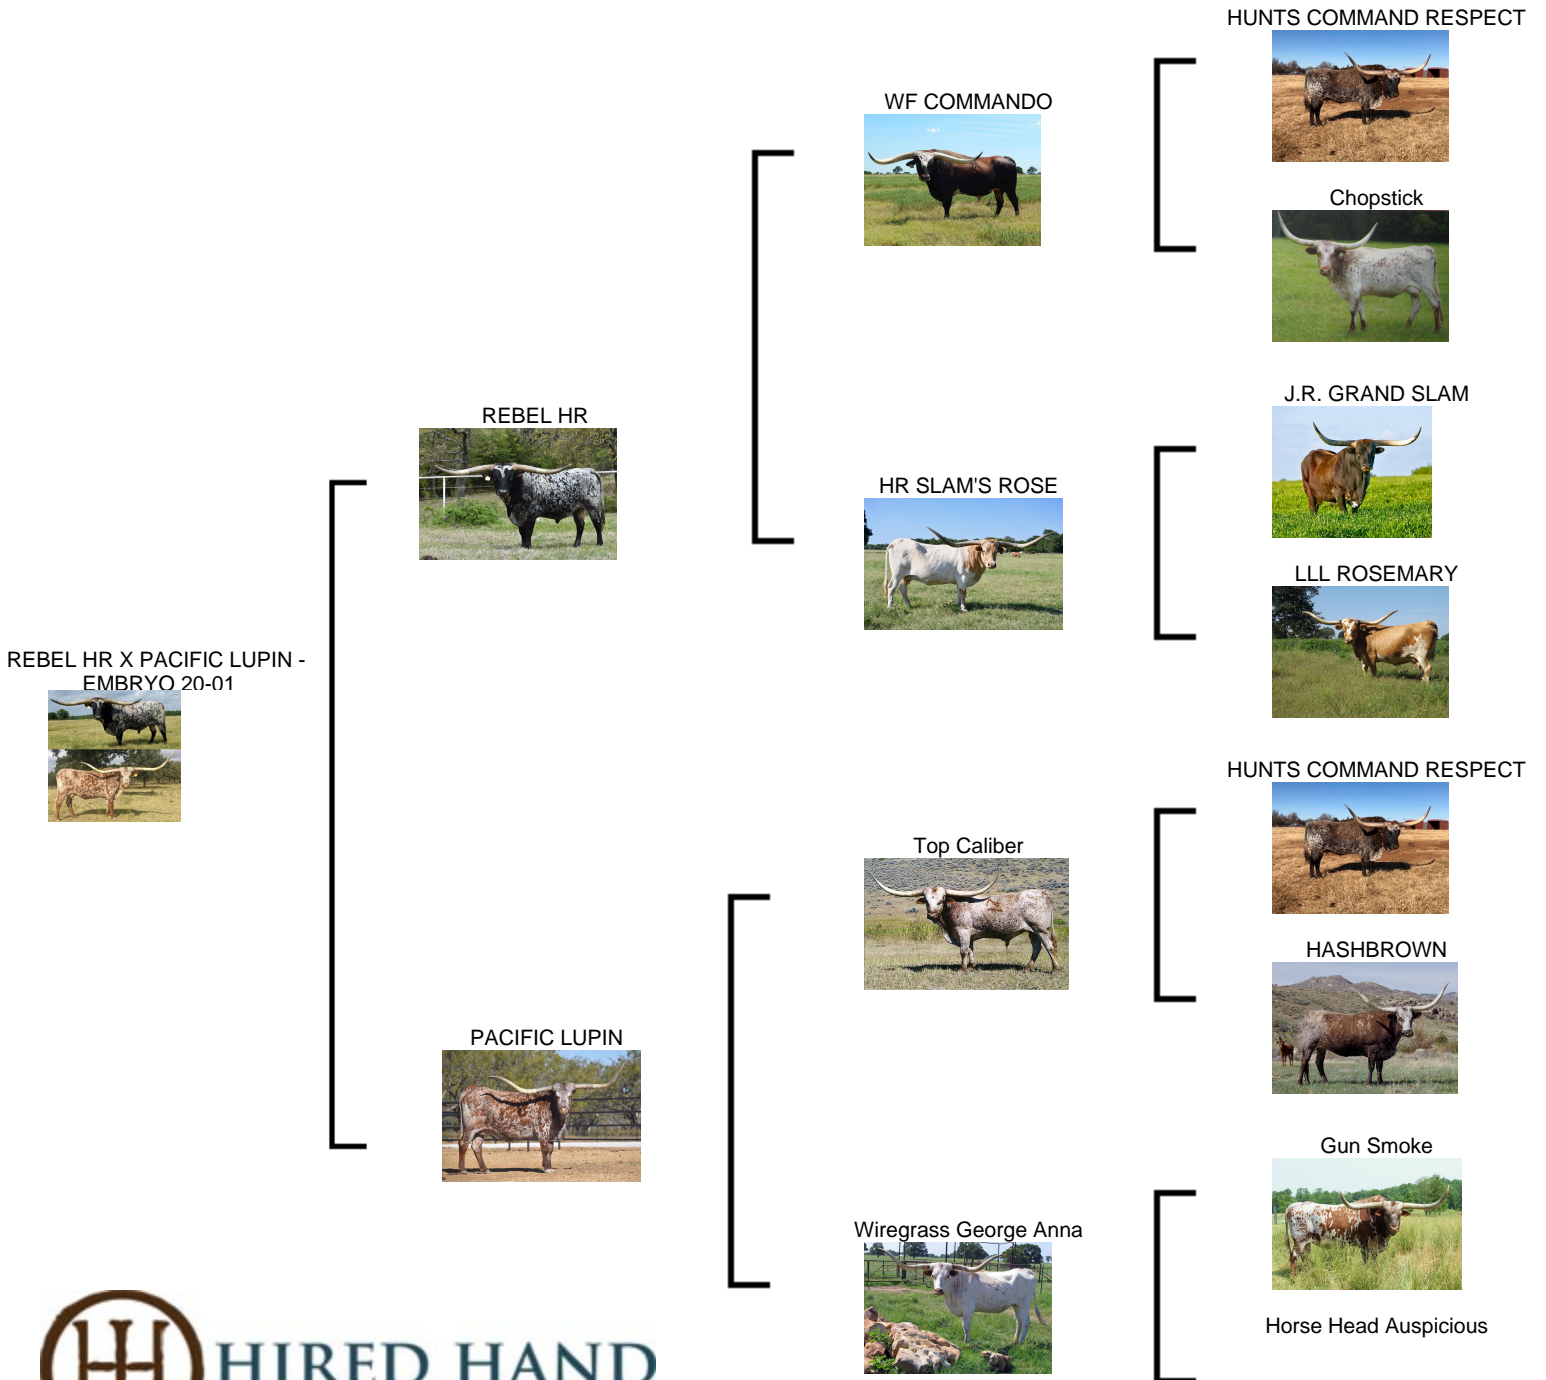

WHITLOCK LONGHORNS

REBEL HR X PACIFIC LUPIN - EMBRY

Date of Birth: 09/30/2021
Registration 1: Pending

Courtesy of Whitlock Longhorns

<http://www.hiredhandsoftware.com>