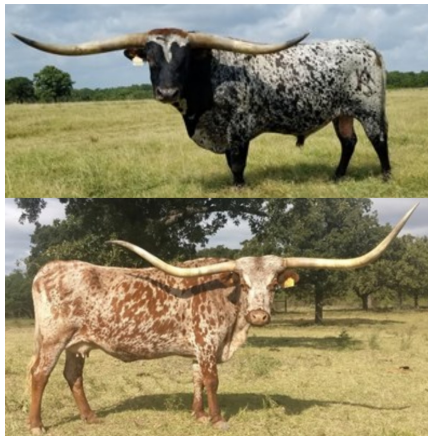

WHITLOCK LONGHORNS

REBEL HR X PACIFIC LUPIN - EMBRY

Date of Birth: 09/30/2021
Registration 1: Pending

Courtesy of Whitlock Longhorns

<http://www.hiredhandsoftware.com>