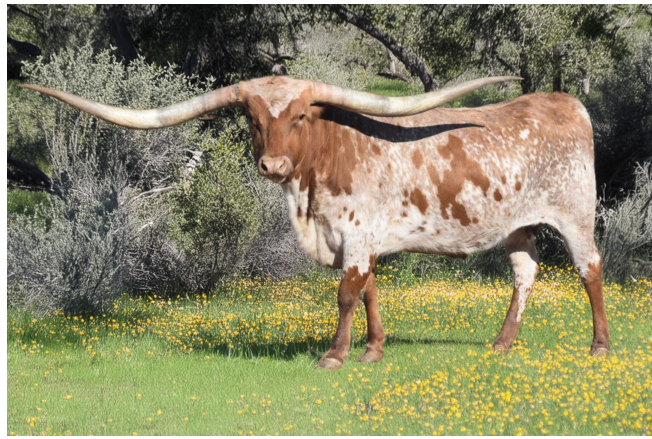

# WHITLOCK LONGHORNS

Courtesy of Whitlock Longhorns

Well bred Longhorn cow out of the famous Altha family. She's long and full of color and is 94.25" TTT at 5 Years 7 months old. Purchased at the 2022 Hudson Valentine Sale in Fort Worth for \$100,000.